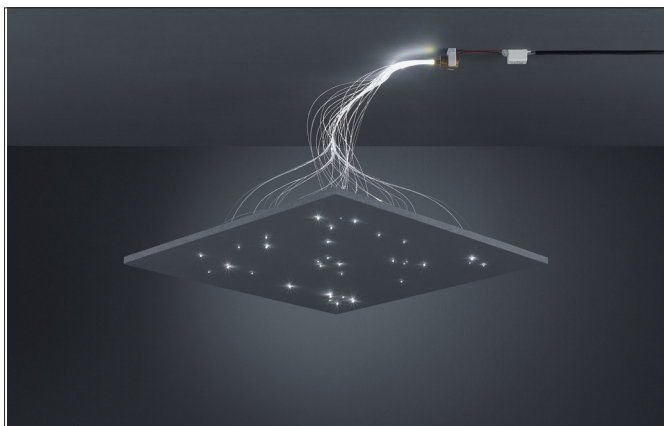

FIBATEC LED starry sky set

Artikel-Nr. 9513Y

Licht.
Für Generationen.**Tender**

LED starry sky set, Comprising: 1 x mini-projector - 1 W power-LED (D 26 x L 35 mm), 1 x fiber bundle, customised, 33-component: 33 x Ø 1.0 mm, length: 1,000 mm. Including converter (L 52 x W 30 x H 23 mm) for connection with 230-V mains voltage, without fan (thus no noise generation). Two of these sets have been designed for an area of approximately 1 m². Degree of protection: according to DIN EN 60529 IP20, Protection class: (EN 61140) II, Voltage: 230V AC 50Hz, Power: 1W, With control gear: Yes, Control: on/off.

Article data

Artikel-Nr.	9513Y
GTIN	4250047734550
Series name	FIBATEC
Kurzbeschreibung	LED starry sky set
weight	0.000 kg
Length of the connection line	1,500 mm

Lighting technology**Operating technology of the luminaires**

FIBATEC LED starry sky set
Artikel-Nr. 9513Y

Licht.
Für Generationen.

Packing data	
Gross weight	0.25 kg
Length of packaging	270 mm
Packaging width	270 mm
Packaging height	120 mm