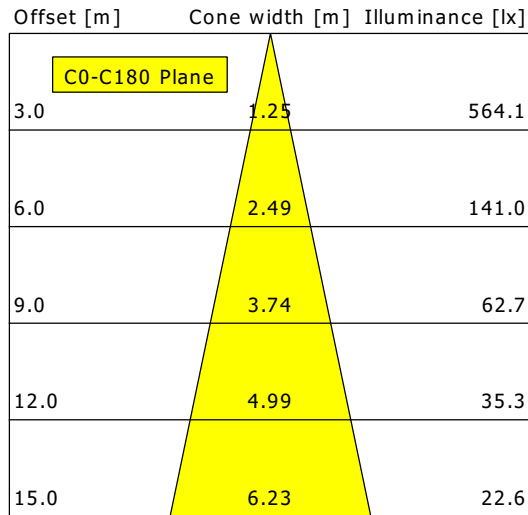

BTN-A 301.27.25/DALI

Button 300 Surface-Mounted (1xLED 14W 827/2700K 1330lm 35 °)

	C0	C90	C180	C270
0°	3817	3817	3817	3817
15°	1203	1203	1203	1203
30°	396	396	396	396
45°	11	11	11	11
60°	6	6	6	6
75°	3	3	3	3
90°	0	0	0	0
cd / 1000 lm				

η	LED
Efficiency	95 lm/W
Direct/Indirect	↓ 100% / ↑ 0%
System Power	14 W
UGR	X=4H, Y=8H
Reflection factors	70/50/20
UGR C0/C180	16.8
UGR C90/C270	16.8
CIE Flux Codes	98 99 100 100 100
Ra/CRI	>80