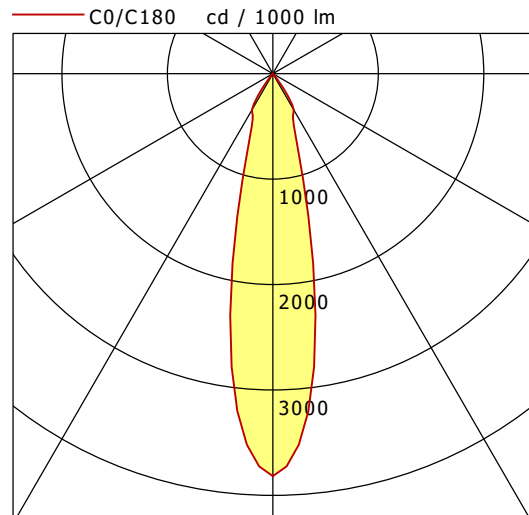

BTN-A 301.27.25/DALI

Button 300 Surface-Mounted (1xLED 14W 827/2700K 1330lm 35 °)

	C0	C90	C180	C270
0°	3817	3817	3817	3817
15°	1203	1203	1203	1203
30°	396	396	396	396
45°	11	11	11	11
60°	6	6	6	6
75°	3	3	3	3
90°	0	0	0	0
cd / 1000 lm				

η	LED
Efficiency	95 lm/W
Direct/Indirect	↓ 100% / ↑ 0%
System Power	14 W
UGR	X=4H, Y=8H
Reflection factors	70/50/20
UGR C0/C180	16.8
UGR C90/C270	16.8
CIE Flux Codes	98 99 100 100 100
Ra/CRI	>80