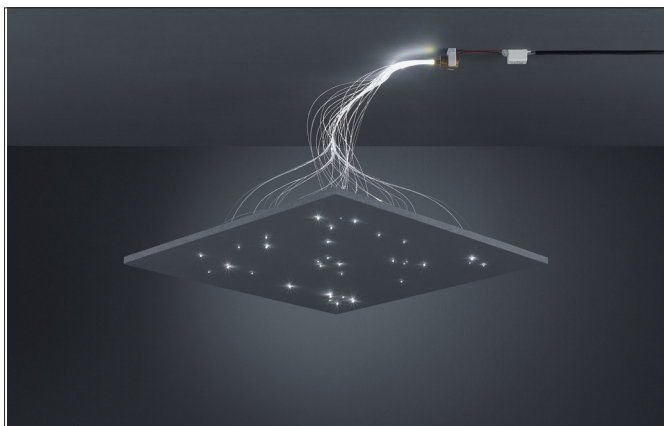

**FIBATEC LED starry sky set**

Artikel-Nr. 9510W

Licht.  
Für Generationen.**Tender**

LED starry sky set, Comprising: 1 x mini-projector - 1 W Power-LED (D 26 x L 35 mm), 1 x fiber bundle, customised: 50-component mixed fiber: 15 x Ø 0.5 mm, length: 1,000 mm, 20 x Ø 0.75 mm, length: 1,000 mm, 10 x Ø 1.0 mm, length: 1,000 mm, 5 x Ø 1.5 mm, length: 1,000 mm. Including Converter (L 52 x W 30 x H 23 mm) for connection with 230-V mains voltage, without fan (thus no noise generation). The set has been designed for an area of approximately 1 m<sup>2</sup>. Degree of protection: according to DIN EN 60529 IP20, Protection class: (EN 61140) II, Voltage: 230V AC 50Hz, Power: 1W, Colour temperature: 6.500 K, With control gear: Yes, Control: on/off.

Article data	
Artikel-Nr.	9510W
GTIN	4250047736479
Series name	FIBATEC
Kurzbeschreibung	LED starry sky set
weight	0.000 kg
Length of the connection line	1,500 mm

Lighting technology	
Colour temperature	6500 K
Light colour	White

**FIBATEC LED starry sky set**

Artikel-Nr. 9510W

Licht.  
Für Generationen.

Operating technology of the luminaires	
AC nominal voltage max	230 V
Frequenz max.	50 Hz
Protection class	II
Degree of protection	IP20
Ambient temperature	0 bis 40 °C
Control	on/off
Length of the connection line	1,500 mm
Leuchtmittelwechsel möglich	ja