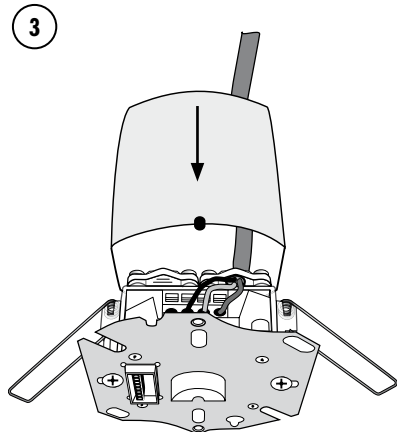

Item no. Set	Product name Set	Content Set		Item no. Reference article	Item no. Mounting Set
BASIC					
EB10431708	MD 360/8 Basic FM	MD + Mounting Set		EB10430404	
EB10431715	MD 360/24 Basic FM	MD + Mounting Set		EB10430848	
EB10431722	PD 360/8 Basic FM	PD + Mounting Set	=	EB10430411	+
EB10431739	PD 360/24 Basic FM	PD + Mounting Set		EB10430855	EP10425929
EB10431746	PD 360/8 Basic FM KNX	PD + Mounting Set		EB10430442	
COMPACT					
EP10055539	MD-C 360i/8 FM	MD-C + Mounting Set		EP10055393	
EP10055560	MD-C 360i/24 FM	MD-C + Mounting Set		EP10055317	
EP10426858	PD-C 360i/8 FM	PD-C + Mounting Set		EP10425059	
EP10426865	PD-C 360i/24 FM	PD-C + Mounting Set		EP10428067	
EP10426971	PD-C 360/8 Slave FM	PD-C + Mounting Set		EP10055379	
EP10428777	PD-C 360/24 Slave FM	PD-C + Mounting Set	=	EP10055386	+
EP10428784	PD-C 360i/8 FM DUO DALI	PD-C + Mounting Set		EP10427442	EP10425929
EP10428791	PD-C 360i/24 FM DUO DALI	PD-C + Mounting Set		EP10427459	
EP10428807	PD-C 360/8 BMS FM DALI-2	PD-C + Mounting Set		EP10428203	
EP10428814	PD-C 360/24 BMS FM DALI-2	PD-C + Mounting Set		EP10428210	
EP10428821	PD-C 360i/8 FM KNX UP	PD-C + Mounting Set		EP10427404	
EP10428838	PD-C 360i/24 FM KNX UP	PD-C + Mounting Set		EP10427428	
FLAT					
EP10423208	PD-FLAT 360/8 RW BMS FM DALI-2	PD-FLAT + Mounting Set		EP10423031	
EP10423215	PD-FLAT-L 360/8 RW BMS FM DALI-2	PD-FLAT + Mounting Set	=	EP10423055	+
EP10423222	PD-FLAT 360i/8 ROUND WHITE FM KNX	PD-FLAT + Mounting Set		EP10451706	EP10426889
EP10423239	PD-FLAT 360i/8 LARGE ROUND WHITE FM KNX	PD-FLAT + Mounting Set		EP10428685	