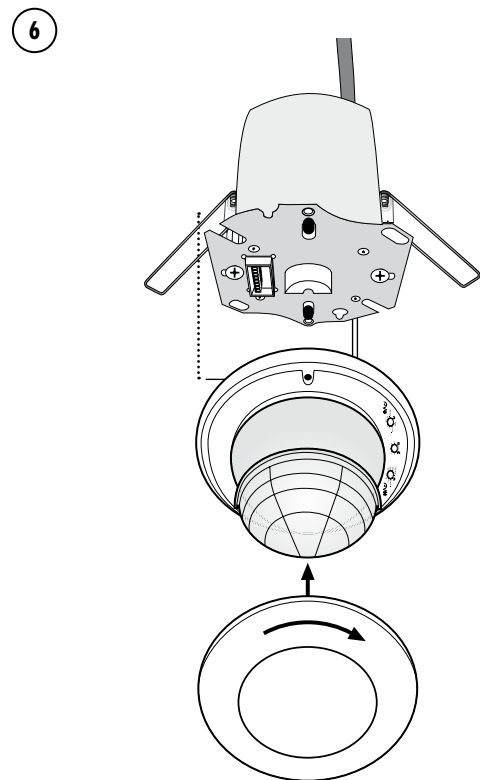

Item no. Set	Product name Set	Content Set		Item no. Reference article	Item no. Mounting Set
BASIC					
EB10431708	MD 360/8 Basic FM	MD + Mounting Set		EB10430404	
EB10431715	MD 360/24 Basic FM	MD + Mounting Set		EB10430848	
EB10431722	PD 360/8 Basic FM	PD + Mounting Set	=	EB10430411	+
EB10431739	PD 360/24 Basic FM	PD + Mounting Set		EB10430855	EP10425929
EB10431746	PD 360/8 Basic FM KNX	PD + Mounting Set		EB10430442	
COMPACT					
EP10055539	MD-C 360i/8 FM	MD-C + Mounting Set		EP10055393	
EP10055560	MD-C 360i/24 FM	MD-C + Mounting Set		EP10055317	
EP10426858	PD-C 360i/8 FM	PD-C + Mounting Set		EP10425059	
EP10426865	PD-C 360i/24 FM	PD-C + Mounting Set		EP10428067	
EP10426971	PD-C 360/8 Slave FM	PD-C + Mounting Set		EP10055379	
EP10428777	PD-C 360/24 Slave FM	PD-C + Mounting Set	=	EP10055386	+
EP10428784	PD-C 360i/8 FM DUO DALI	PD-C + Mounting Set		EP10427442	EP10425929
EP10428791	PD-C 360i/24 FM DUO DALI	PD-C + Mounting Set		EP10427459	
EP10428807	PD-C 360/8 BMS FM DALI-2	PD-C + Mounting Set		EP10428203	
EP10428814	PD-C 360/24 BMS FM DALI-2	PD-C + Mounting Set		EP10428210	
EP10428821	PD-C 360i/8 FM KNX UP	PD-C + Mounting Set		EP10427404	
EP10428838	PD-C 360i/24 FM KNX UP	PD-C + Mounting Set		EP10427428	
FLAT					
EP10423208	PD-FLAT 360/8 RW BMS FM DALI-2	PD-FLAT + Mounting Set		EP10423031	
EP10423215	PD-FLAT-L 360/8 RW BMS FM DALI-2	PD-FLAT + Mounting Set	=	EP10423055	+
EP10423222	PD-FLAT 360i/8 ROUND WHITE FM KNX	PD-FLAT + Mounting Set		EP10451706	EP10426889
EP10423239	PD-FLAT 360i/8 LARGE ROUND WHITE FM KNX	PD-FLAT + Mounting Set		EP10428685	