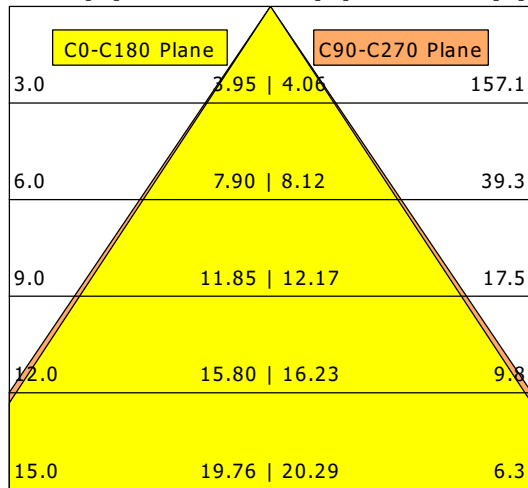

STRL 607.2245.840/DALI

StraitLine | Light-Module (Batwing/Wide Beam nanoOptix_si_wh, 1xLED 32W 840/4000K 3620lm)

— C0/C180 cd / 1000 lm - - - C90/C270

	C0	C90	C180	C270
0°	391	391	391	391
15°	515	373	515	373
30°	500	330	500	330
45°	71	252	71	252
60°	66	163	66	163
75°	25	46	25	46
90°	0	0	0	0
cd / 1000 lm				

Offset [m] Cone width [m] Illuminance [lx]

η	LED
Efficiency	113 lm/W
Direct/Indirect	↓ 100% / ↑ 0%
System Power	32 W
UGR	X=4H, Y=8H
Reflection factors	70/50/20
UGR C0/C180	18.6
UGR C90/C270	22.6
CIE Flux Codes	66 90 99 100 100
Ra/CRI	>80