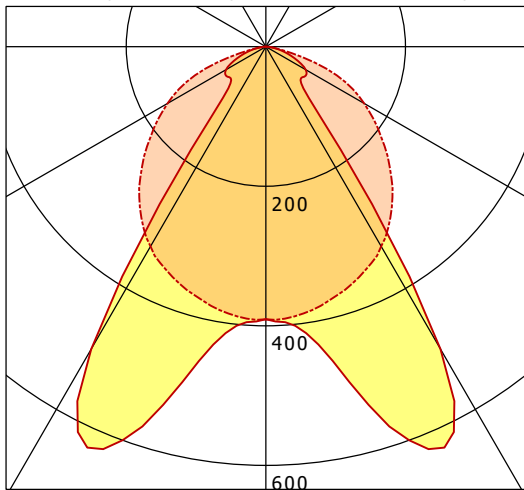

STRL 607.2245.840/DALI

StraitLine | Light-Module (Batwing/Wide Beam nanoOptix_si_wh, 1xLED 32W 840/4000K 3620lm)

— C0/C180 cd / 1000 lm - - - C90/C270

	C0	C90	C180	C270
0°	391	391	391	391
15°	515	373	515	373
30°	500	330	500	330
45°	71	252	71	252
60°	66	163	66	163
75°	25	46	25	46
90°	0	0	0	0
cd / 1000 lm				

Offset [m] Cone width [m] Illuminance [lx]

η	LED
Efficiency	113 lm/W
Direct/Indirect	↓ 100% / ↑ 0%
System Power	32 W
UGR	X=4H, Y=8H
Reflection factors	70/50/20
UGR C0/C180	18.6
UGR C90/C270	22.6
CIE Flux Codes	66 90 99 100 100
Ra/CRI	>80