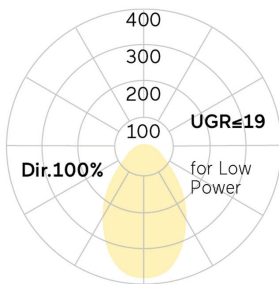

Matric-G5

Pendant light-line - Direct light distribution

Article code: LG5AEL-840H-L2055-Y

Customer / Project: _____

Note: _____

Productname	Matric-G5
Lamp	LED
Installation Type	Pendant light-line
Surface finish	Silver Anodised
Light characteristics	Direct light distribution
Colour temperature	4000K
Colour Rendering Index (CRI)	CRI>80
Optical system	Microprismatic screen
Control	Dimmable (DALI)
Length L/Diameter D (mm)	L=2055mm
Width W (mm)	W=81mm
Height H (mm)	H=81mm
Current/Power	High-Power
Luminous Flux	7040lm
Power consumption	70W
Suspension	Y-susp. (Set)
Ceiling rose colour	Ceiling rose: Matching luminaire`s surface colour
Pendant length (mm)	Pendant length max 1500mm
Degree of protection	IP20
Certification	Prüfzeichen: ENEC
Cable Colour	Power supply: transparent
LED lifetime	L80B10 (tq 25°C) = 50.000h
Photometric code	8 40 / 3 3 9
Photobiological class	RG0 (EN62471)
Indoor/Outdoor	Indoor: ta [ambient] max. 25°C
Weight (kg)	7kg