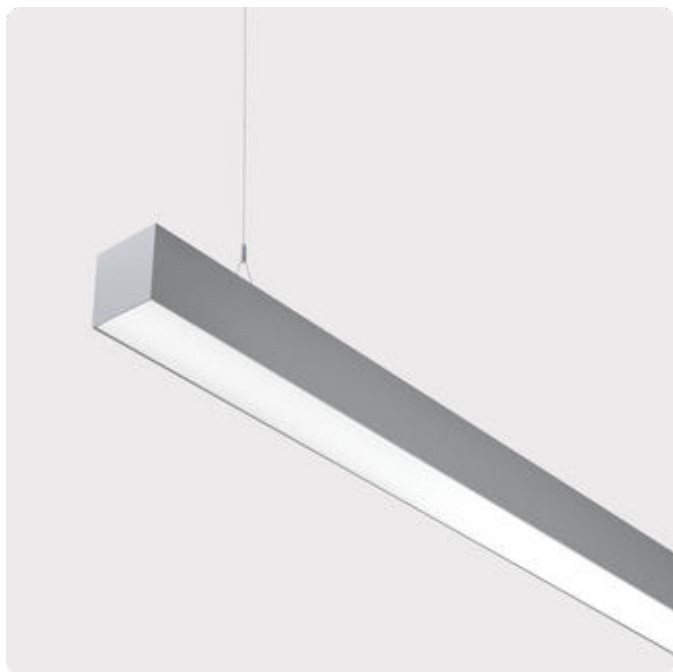

lightnet

Matric-G5

Pendant light-line - Direct light distribution

Article code: LG5AEL-840H-L2055-Y

Illustrations may only be similar and serve as an orientation.

Matric-G5. LED. Pendant light-line. Luminaire body made of high-quality aluminum profile. Surface finish Silver Anodised. Direct only light distribution. Colour temperature: 4000K (Cool White). Colour Rendering Index (CRI): >80. Microprismatic screen for uniform illumination and reduced luminance in office areas. Dimmable DALI. LxWxH (rectangular). L= 2055mm. W=81mm. H=81mm. Y-cord suspension with power supply cable and ceiling rose (Set). Pendant length max 1500mm. Power supply: transparent.

Matric-G5

Pendant light-line - Direct light distribution

Article code: LG5AEL-840H-L2055-Y

Customer / Project: _____

Note: _____

Productname	Matric-G5
Lamp	LED
Installation Type	Pendant light-line
Surface finish	Silver Anodised
Light characteristics	Direct light distribution
Colour temperature	4000K
Colour Rendering Index (CRI)	CRI>80
Optical system	Microprismatic screen
Control	Dimmable (DALI)
Length L/Diameter D (mm)	L=2055mm
Width W (mm)	W=81mm
Height H (mm)	H=81mm
Current/Power	High-Power
Luminous Flux	7040lm
Power consumption	70W
Suspension	Y-susp. (Set)
Ceiling rose colour	Ceiling rose: Matching luminaire`s surface colour
Pendant length (mm)	Pendant length max 1500mm
Degree of protection	IP20
Certification	Prüfzeichen: ENEC
Cable Colour	Power supply: transparent
LED lifetime	L80B10 (tq 25°C) = 50.000h
Photometric code	8 40 / 3 3 9
Photobiological class	RG0 (EN62471)
Indoor/Outdoor	Indoor: ta [ambient] max. 25°C
Weight (kg)	7kg