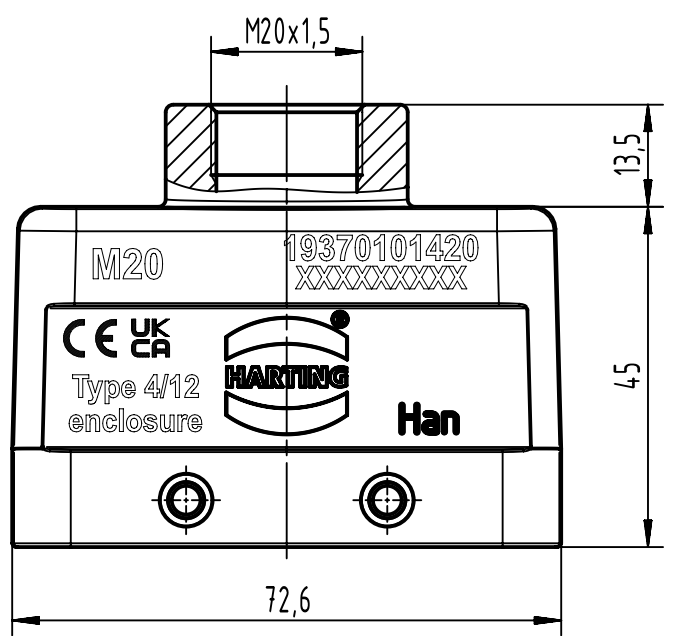

1 2 3 4 5 6

A

B

C

D

	All Dimensions in mm Original Size DIN A4		Scale 1:1	Free size tol.		Ref.		
						Sub.		
	All rights reserved		Created by HELLMANN	Inspected by GERB	Standardisation	Date 2023-11-22	State Final Release	
	Department EL PD		Title Han 10M-gg-M20				Doc-Key / ECM-Nr. 100192198/UGD/004/F 500000257719	
HARTING D-32339 Espelkamp			Type TB	Number 19 37 010 1420			Rev. F	Page 1/1