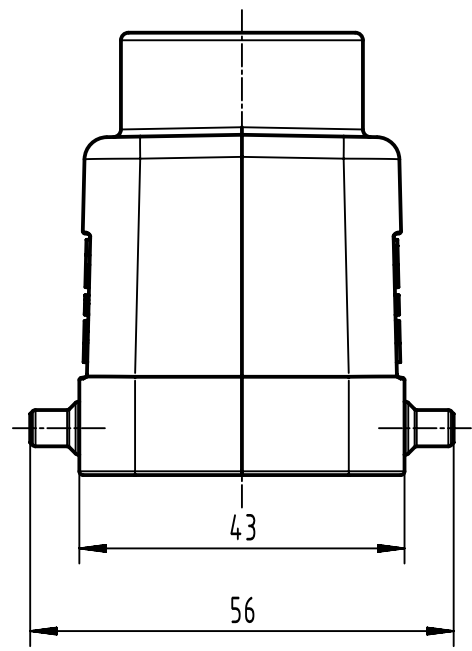

1 2 3 4 5 6

A

B

C

D

	All Dimensions in mm Original Size DIN A4		Scale 1:1	Free size tol.		Ref.		
						Sub.		
	All rights reserved		Created by HELLMANN	Inspected by GERB	Standardisation	Date 2023-11-22	State Final Release	
	Department EL PD		Title Han 10M-gg-M20				Doc-Key / ECM-Nr. 100192198/UGD/004/F 500000257719	
HARTING D-32339 Espelkamp			Type TB	Number 19 37 010 1420			Rev. F	Page 1/1