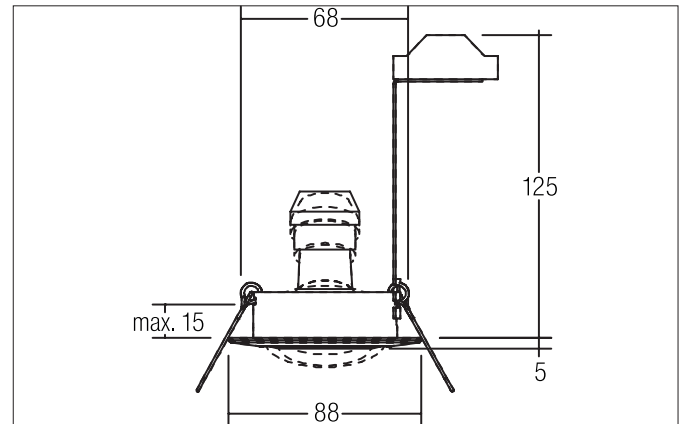

Recessed spot, GU10
Article no. 36141080

Light.
For Generations.

Tender

Recessed spot, GU10, black, Round. In a compact design, for installation in tool-less rapid assembly systems. Including bracket with GU10 socket for standard-compliant strain relief. Lamp holder: GU10, Mounting method: Recessed mounting, Place of installation: Ceiling-mounted, Material: Zinc casting / Aluminium casting, Degree of protection: according to DIN EN 60529 IP20, Protection class: (EN 61140) II, Voltage: 230V AC 50Hz, Power: 50W, Amount of light sources / fittings: 1.0 Qty, Adjustability: Pivoted, Control: Other.

Article data	
Article no.	36141080
GTIN	4251433953814
Short description	Recessed spot, GU10
Material	Cast iron
Colour	Black
Type of surface	Matt
Shape	Round
Outer diameter	88 mm
Built-in diameter	68 mm
Installation depth	125 mm
Hight	5 mm
Weight	0.125 kg

Recessed spot, GU10
Article no. 36141080

Light.
For Generations.

Operating technology of the luminaire	
System output	50 W
Voltage type	AC
AC nominal voltage max	230 V
Frequenz max.	50 Hz
Lamp	for LED-retrofill lamp
Lamp holder	GU10
Protection class	II
Degree of protection	IP20
Control	Other
Bulb change possible	Yes

Packing data	
Gross weight	0.152 kg
Length of packaging	140 mm
Packaging width	110 mm
Packaging height	120 mm
Disposal at end of life	This product must not be disposed of with household waste. You are obliged, to dispose of such electrical waste separately. By disposing of electrical waste and other old or defective electronics separately, you support recycling or other forms of re-use. In that way you help to take care and to avoid that harmful substances get into the environment.