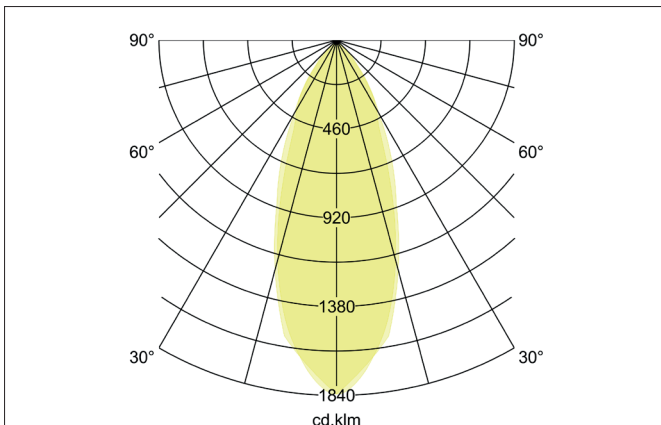

BERRIE-S LED recessed spot set, on/off switchable
 Article no. 38327023

Light.
 For Generations.

Tender
 LED recessed spot set, on/off switchable, Square. Toolless ceiling installation by installation springs. Ceiling cut-out Ø 70 mm, Installation depth 50 mm, Length 84 mm, Width 84 mm, Weight 0,150 kg, Reflector silver with rotationssymmetrical, deep, wide distributed light intensity. optimal light distribution due to a glass transparent cover. Luminous flux 680 lm, Power 1 x 6 W, System Efficiency 113 lm/W, Light colour warm white, Correlated color temprature (CCT) 3.000 K, Colour rendering index CRI > 80, Housing material: Cast aluminium / Aluminium / Glass, Colour: Chrome, Permissible ambient temperature (ta): -20 °C - +25 °C, Protection class (EN 61140): II, Degree of protection (DIN EN 60529): IP20. With electronic driver, on/off switchable.

Article data	
Article no.	38327023
GTIN	4251433909682
Series name	BERRIE-S
Short description	LED recessed spot set, on/off switchable
Material	Cast aluminium / Aluminium / Glass
Colour	Chrome
Type of surface	Glossy
Shape	Square
Built-in diameter	70 mm
Installation depth	50 mm
Length	84 mm
Width	84 mm
Height	4 mm
Weight	0.150 kg

BERRIE-S LED recessed spot set, on/off switchable

Article no. 38327023

Light.
For Generations.

Lighting technology	
Colour temperature	3.000 K
Light colour	White
Light output	Direct
Luminous flux	680 lm
System efficiency	113 lm/W
Colour rendering	CRI > 80
Reflector	High-gloss
Reflektorfarbe	silver
Beam angle	38°
Light sharing	Symmetric

Operating technology of driver	
Length	68 mm
Length	68 mm
Width	35 mm
Width	35 mm
Hight	21 mm
Hight	21 mm
AC nominal voltage min	220 V
AC nominal voltage max	240 V
Frequenz max.	50 Hz
Frequenz max.	50 Hz
Dimmable	No
Control	on/off
Starting current	10 A (max.10ms)
Power min	1 W
Power	7.2 W
Current	350 mA
Degree of protection	IP20
Protection class	II
Flickerfrei	Yes