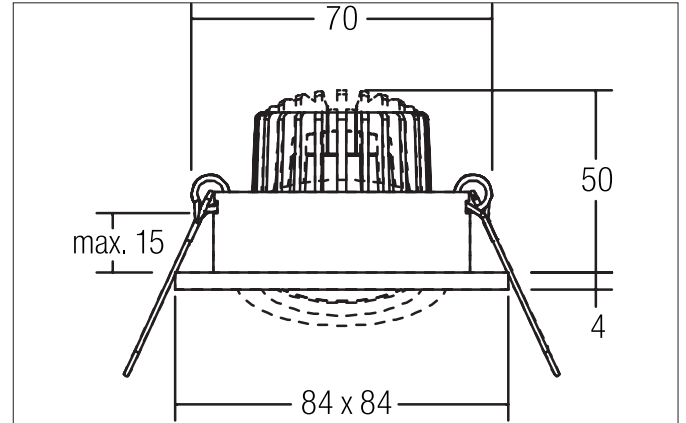

BERRIE-S LED recessed spot set, on/off switchable
 Article no. 38327023

Light.
 For Generations.

Tender
 LED recessed spot set, on/off switchable, Square. Toolless ceiling installation by installation springs. Ceiling cut-out Ø 70 mm, Installation depth 50 mm, Length 84 mm, Width 84 mm, Weight 0,150 kg, Reflector silver with rotationssymmetrical, deep, wide distributed light intensity. optimal light distribution due to a glass transparent cover. Luminous flux 680 lm, Power 1 x 6 W, System Efficiency 113 lm/W, Light colour warm white, Correlated color temprature (CCT) 3.000 K, Colour rendering index CRI > 80, Housing material: Cast aluminium / Aluminium / Glass, Colour: Chrome, Permissible ambient temperature (ta): -20 °C - +25 °C, Protection class (EN 61140): II, Degree of protection (DIN EN 60529): IP20. With electronic driver, on/off switchable.

Article data	
Article no.	38327023
GTIN	4251433909682
Series name	BERRIE-S
Short description	LED recessed spot set, on/off switchable
Material	Cast aluminium / Aluminium / Glass
Colour	Chrome
Type of surface	Glossy
Shape	Square
Built-in diameter	70 mm
Installation depth	50 mm
Length	84 mm
Width	84 mm
Height	4 mm
Weight	0.150 kg

BERRIE-S LED recessed spot set, on/off switchable

Article no. 38327023

Light.
For Generations.

Packing data	
Gross weight	0.176 kg
Length of packaging	95 mm
Packaging width	75 mm
Packaging height	95 mm
Disposal at end of life	<p>This product must not be disposed of with household waste. You are obliged, to dispose of such electrical waste separately.</p> <p>By disposing of electrical waste and other old or defective electronics separately, you support recycling or other forms of re-use. In that way you help to take care and to avoid that harmful substances get into the environment.</p>