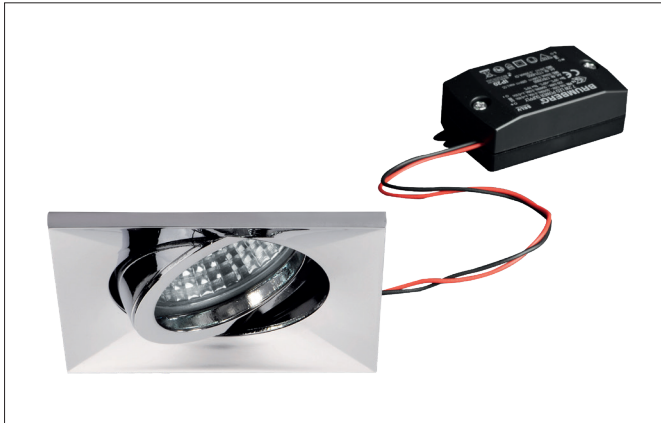

BERRIE-S LED recessed spot set, on/off switchable
 Article no. 38327023

Light.
 For Generations.

Tender
 LED recessed spot set, on/off switchable, Square. Toolless ceiling installation by installation springs. Ceiling cut-out Ø 70 mm, Installation depth 50 mm, Length 84 mm, Width 84 mm, Weight 0,150 kg, Reflector silver with rotationssymmetrical, deep, wide distributed light intensity. optimal light distribution due to a glass transparent cover. Luminous flux 680 lm, Power 1 x 6 W, System Efficiency 113 lm/W, Light colour warm white, Correlated color temprature (CCT) 3.000 K, Colour rendering index CRI > 80, Housing material: Cast aluminium / Aluminium / Glass, Colour: Chrome, Permissible ambient temperature (ta): -20 °C - +25 °C, Protection class (EN 61140): II, Degree of protection (DIN EN 60529): IP20. With electronic driver, on/off switchable.

Article data	
Article no.	38327023
GTIN	4251433909682
Series name	BERRIE-S
Short description	LED recessed spot set, on/off switchable
Material	Cast aluminium / Aluminium / Glass
Colour	Chrome
Type of surface	Glossy
Shape	Square
Built-in diameter	70 mm
Installation depth	50 mm
Length	84 mm
Width	84 mm
Height	4 mm
Weight	0.150 kg

BERRIE-S LED recessed spot set, on/off switchable

Article no. 38327023

Light.
For Generations.

Lighting technology	
Colour temperature	3.000 K
Light colour	White
Light output	Direct
Luminous flux	680 lm
System efficiency	113 lm/W
Colour rendering	CRI > 80
Reflector	High-gloss
Reflektorfarbe	silver
Beam angle	38°
Light sharing	Symmetric

Operating technology of the luminaire	
Lamp holder	Plug&Play
Power	6 W
Voltage type	DC
Current	350 mA
Lamp	LED
Protection class	III
Degree of protection	IP20
Bulb change possible	The light source of this luminaire may only be replaced by the manufacturer or a service technician commissioned by him or a similarly qualified person.