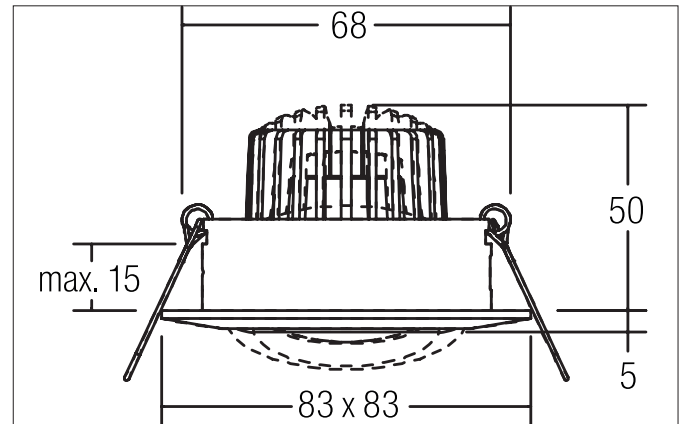

BREENA-S LED recessed spot set, on/off switchable

Article no. 38142033

Light.
For Generations.**Tender**

LED recessed spot set, on/off switchable, Square. Toolless ceiling installation by installation springs. Ceiling cut-out Ø 68 mm, Installation depth 50 mm, Length 83 mm, Width 83 mm, Weight 0,108 kg, Reflector silver with rotationssymmetrical, deep, wide distributed light intensity. optimal light distribution due to a glass transparent cover. Luminous flux 680 lm, Power 1 x 6 W, System Efficiency 113 lm/W, Light colour warm white, Correlated color temprature (CCT) 3.000 K, Colour rendering index CRI > 80, Housing material: Cast iron / Aluminium / Glass, Colour: Chrome, Permissible ambient temperature (ta): -20 °C - +25 °C, Protection class (EN 61140): II, Degree of protection (DIN EN 60529): IP20. With electronic driver, on/off switchable.

Article data	
Article no.	38142033
GTIN	4251433908951
Series name	BREENA-S
Short description	LED recessed spot set, on/off switchable
Material	Cast iron / Aluminium / Glass
Colour	Chrome
Type of surface	Matt
Shape	Square
Built-in diameter	68 mm
Installation depth	50 mm
Length	83 mm
Width	83 mm
Hight	5 mm
Weight	0.108 kg

BREENA-S LED recessed spot set, on/off switchable

Article no. 38142033

Light.
For Generations.

Packing data	
Gross weight	0.225 kg
Length of packaging	140 mm
Packaging width	110 mm
Packaging height	120 mm
Disposal at end of life	<p>This product must not be disposed of with household waste. You are obliged, to dispose of such electrical waste separately.</p> <p>By disposing of electrical waste and other old or defective electronics separately, you support recycling or other forms of re-use. In that way you help to take care and to avoid that harmful substances get into the environment.</p>