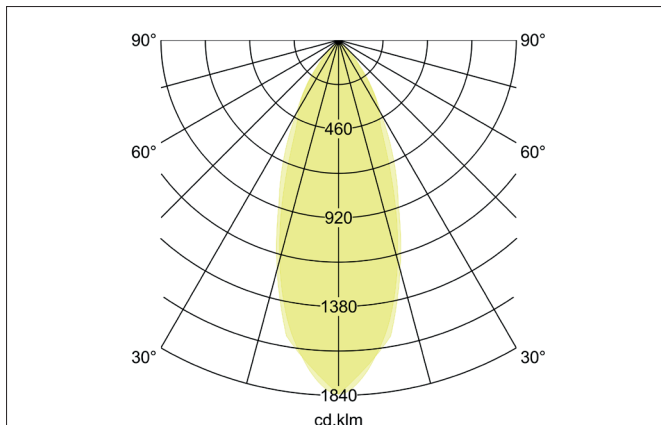

BREENA-S LED recessed spot set, on/off switchable

Article no. 38142033

Light.
For Generations.**Tender**

LED recessed spot set, on/off switchable, Square. Toolless ceiling installation by installation springs. Ceiling cut-out Ø 68 mm, Installation depth 50 mm, Length 83 mm, Width 83 mm, Weight 0,108 kg, Reflector silver with rotationssymmetrical, deep, wide distributed light intensity. optimal light distribution due to a glass transparent cover. Luminous flux 680 lm, Power 1 x 6 W, System Efficiency 113 lm/W, Light colour warm white, Correlated color temprature (CCT) 3.000 K, Colour rendering index CRI > 80, Housing material: Cast iron / Aluminium / Glass, Colour: Chrome, Permissible ambient temperature (ta): -20 °C - +25 °C, Protection class (EN 61140): II, Degree of protection (DIN EN 60529): IP20. With electronic driver, on/off switchable.

Article data	
Article no.	38142033
GTIN	4251433908951
Series name	BREENA-S
Short description	LED recessed spot set, on/off switchable
Material	Cast iron / Aluminium / Glass
Colour	Chrome
Type of surface	Matt
Shape	Square
Built-in diameter	68 mm
Installation depth	50 mm
Length	83 mm
Width	83 mm
Hight	5 mm
Weight	0.108 kg

BREENA-S LED recessed spot set, on/off switchable

Article no. 38142033

Light.
For Generations.

Lighting technology	
Colour temperature	3.000 K
Light colour	White
Light output	Direct
Luminous flux	680 lm
System efficiency	113 lm/W
Colour rendering	CRI > 80
Reflector	High-gloss
Reflektorfarbe	silver
Beam angle	38°
Light sharing	Symmetric