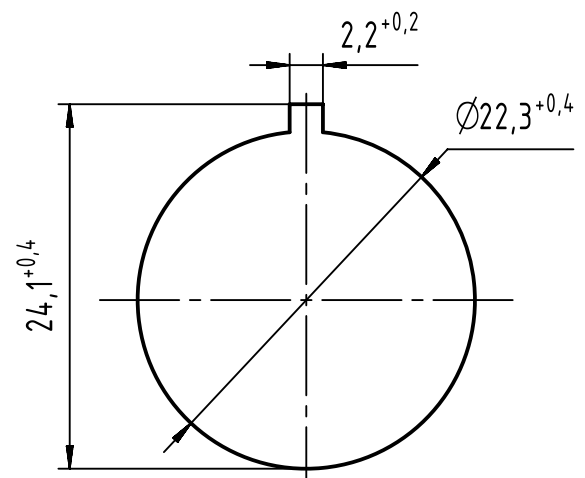

PANEL CUT DIMENSIONS

09454520001	Black
09454520000	Silver
Part number	Color

	All rights reserved Department EC PD - RO	All Dimensions in mm Original Size DIN A4		Scale 2:1	Free size tol.		Ref. Sub.
		Created by TAMAS	Inspected by AVRAM	Standardisation HOFFMANN	Date 2016-11-25	State Final Release	
HARTING Electronics GmbH D-32339 Espelkamp			Title har-port PFT for HIFF inserts			Doc-Key / ECM-Nr. 100577550/UGD/001/B 500000111080	
		Type TB	Number 0945452000X			Rev. B	Page 1/1