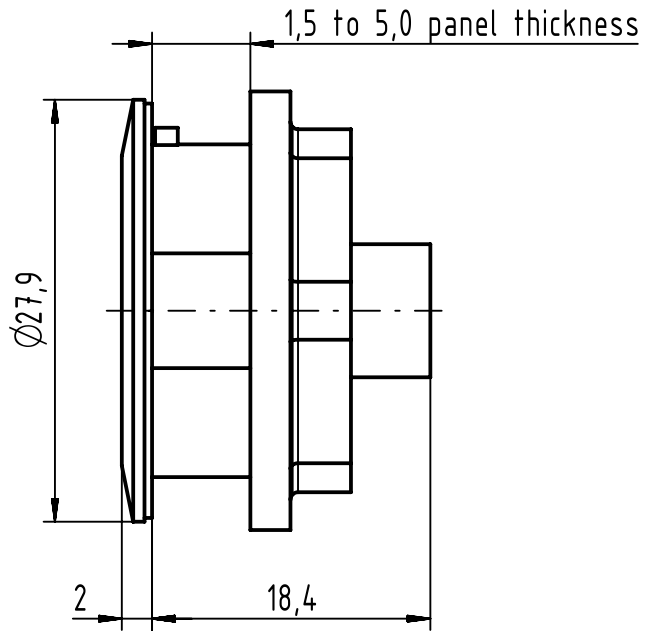

PANEL CUT DIMENSIONS

09454520001	Black
09454520000	Silver
Part number	Color

	All rights reserved Department EC PD - RO	All Dimensions in mm Original Size DIN A4		Scale 2:1	Free size tol.		Ref. Sub.
		Created by TAMAS	Inspected by AVRAM	Standardisation HOFFMANN	Date 2016-11-25	State Final Release	
HARTING Electronics GmbH D-32339 Espelkamp			Title har-port PFT for HIFF inserts			Doc-Key / ECM-Nr. 100577550/UGD/001/B 500000111080	
		Type TB	Number 0945452000X			Rev. B	Page 1/1