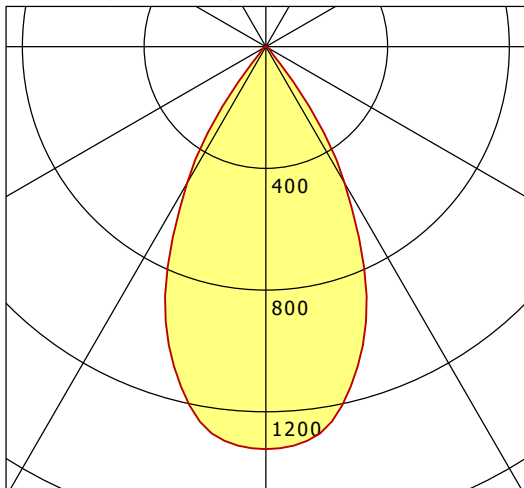

CSARL 71.20.50/B

CSA 71 Round (1xLED 42W BAKERY 3970lm 50 °)

— C0/C180 cd / 1000 lm

	C0	C90	C180	C270
0°	1323	1323	1323	1323
15°	1123	1123	1123	1123
30°	517	517	517	517
45°	26	26	26	26
60°	10	10	10	10
75°	4	4	4	4
90°	0	0	0	0
cd / 1000 lm				

Offset [m] Cone width [m] Illuminance [lx]

η	LED
Efficiency	95 lm/W
Direct/Indirect	↓ 100% / ↑ 0%
System Power	42 W
UGR	X=4H, Y=8H
Reflection factors	70/50/20
UGR C0/C180	21.7
UGR C90/C270	21.7
CIE Flux Codes	96 99 100 100 100
Ra/CRI	---