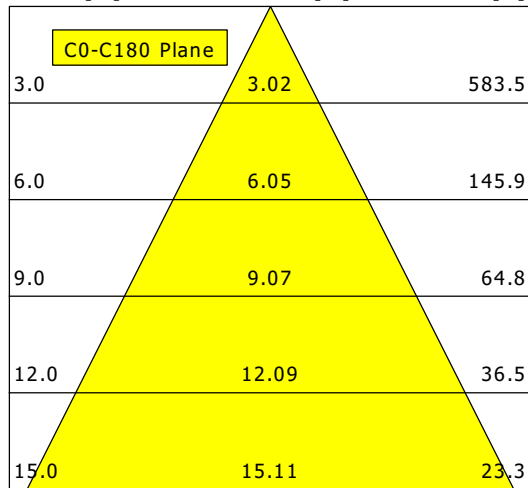

CSARL 71.20.50/B

CSA 71 Round (1xLED 42W BAKERY 3970lm 50 °)

— C0/C180 cd / 1000 lm

	C0	C90	C180	C270
0°	1323	1323	1323	1323
15°	1123	1123	1123	1123
30°	517	517	517	517
45°	26	26	26	26
60°	10	10	10	10
75°	4	4	4	4
90°	0	0	0	0
cd / 1000 lm				

Offset [m] Cone width [m] Illuminance [lx]

η	LED
Efficiency	95 lm/W
Direct/Indirect	↓ 100% / ↑ 0%
System Power	42 W
UGR	X=4H, Y=8H
Reflection factors	70/50/20
UGR C0/C180	21.7
UGR C90/C270	21.7
CIE Flux Codes	96 99 100 100 100
Ra/CRI	---