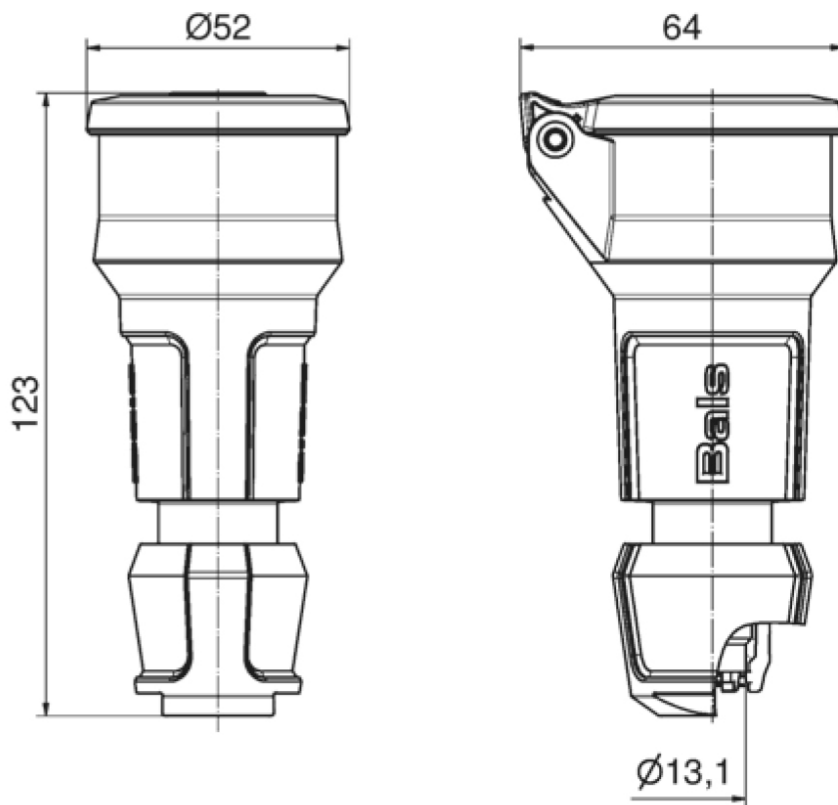

Domestic connector - with hinged lid and child protection, System F German standard

Product description	
BALS-Prd.-Nr	748909
EAN	4024941854047
Product category	Domestic connector
Current	16A
Number of poles	3p
Arrangement of phases	2P+PE
Voltage	250V~
Frequency	AC
Protection degree	IP54
Colour code	red RAL 3000
Colour of appliance	Collar black RAL 9005, Housing cover red RAL 3000, Hinged lid black RAL 9005
Connection design	head-screw terminal
Maximum conductor size	4,0 qmm
Cable entry	Cable gland
Height	123mm
Width	52mm
Depth	64mm
Material of enclosure	Polyamide

Logistics data	
Weight/pcs	0.093 kg / Piece
Packaging	Bag
Content amount	1 ST
EAN	4024941854047
Length	64 mm
Width	52 mm
Height	123 mm
Weight	0.094 kg
Volume	409.344 ccm
Packaging	Carton
Content amount	20 ST
EAN	4024941324755
Length	245 mm

Logistics data	
Width	177 mm
Height	185 mm
Weight	1.993 kg
Volume	7,140 ccm

18 MB 120