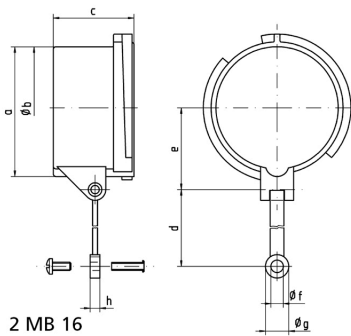

Accessories plugs/connectors - Closure cap for CEE plugs

Product description	
BALS-Prd.-Nr	830
EAN	4024941008303
Product category	Closure cap
Current	16A
Number of poles	3p
Poles	3P
Protection degree	IP67
Colour code	gray RAL 7035

Product description	
Height	70mm
Width	60mm
Depth	41.5mm
Material of enclosure	Polyamide

Additional technical properties	
	With strap

Logistics data	
Weight/pcs	0.035 kg / Piece
Packaging	Bag
Content amount	1 ST
EAN	4024941008303
Length	41.5 mm
Width	60 mm
Height	70 mm
Weight	0.036 kg
Volume	174.3 ccm
Packaging	Carton
Content amount	10 ST
EAN	4024941946728
Length	207 mm

Logistics data	
Width	162 mm
Height	142 mm
Weight	0.45 kg
Volume	3,750 ccm

Ampere Polzahl	16 3	16 4	16 5	32 3/4	32 5	63 3/4/5	125 3/4/5
a	53,0	59,5	67,0	70,0	76,5	83,5	95,5
b \varnothing	49,5	55,7	63,0	64,0	70,5	76,5	89,0
c	41,5	41,5	41,5	51,5	51,5	72,5	80,0
d	133,0	133,0	133,0	133,0	133,0	155,0	155,0
e	34,5	38,0	42,0	44,0	48,0	52,0	57,5
f \varnothing	6,4	6,4	6,4	6,4	6,4	6,4	6,4
g \varnothing	12,0	12,0	12,0	12,0	12,0	12,0	12,0
h	5,0	5,0	5,0	5,0	5,0	5,0	5,0