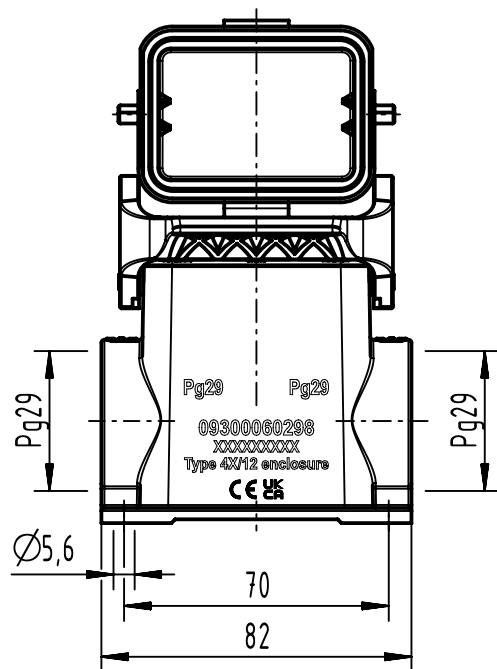

A

B

C

D

	All Dimensions in mm Original Size DIN A4		Scale 1:2	Free size tol.		Ref.		
						Sub.		
	All rights reserved		Created by SPRENB	Inspected by GERB	Standardisation	Date 2023-10-24	State Final Release	
	Department EL PD		Title Han 6 B-asg2-LB-K-29				Doc-Key / ECM-Nr. 100207227/UGD/004/E 500000255789	
HARTING D-32339 Espelkamp			Type TB	Number 09 30 006 0298			Rev. E	Page 1/1