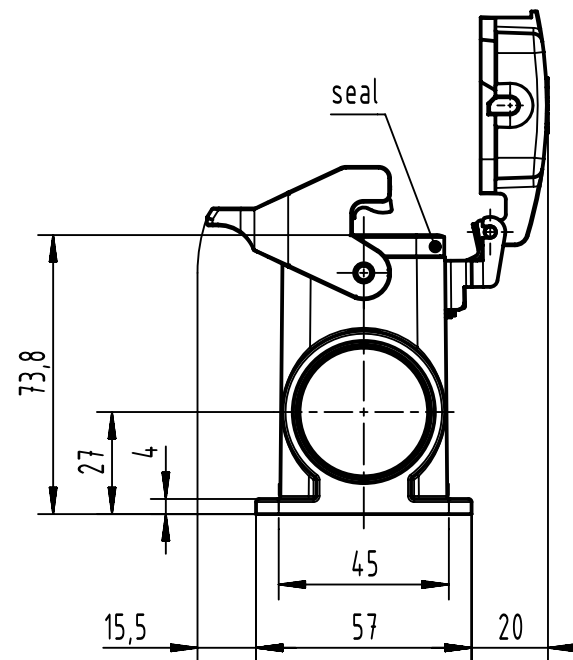

A

B

C

D

	All Dimensions in mm Original Size DIN A4		Scale 1:2	Free size tol.		Ref.		
						Sub.		
	All rights reserved		Created by SPRENB	Inspected by GERB	Standardisation	Date 2023-10-24	State Final Release	
	Department EL PD		Title Han 6 B-asg2-LB-K-29				Doc-Key / ECM-Nr. 100207227/UGD/004/E 500000255789	
HARTING D-32339 Espelkamp			Type TB	Number 09 30 006 0298			Rev. E	Page 1/1