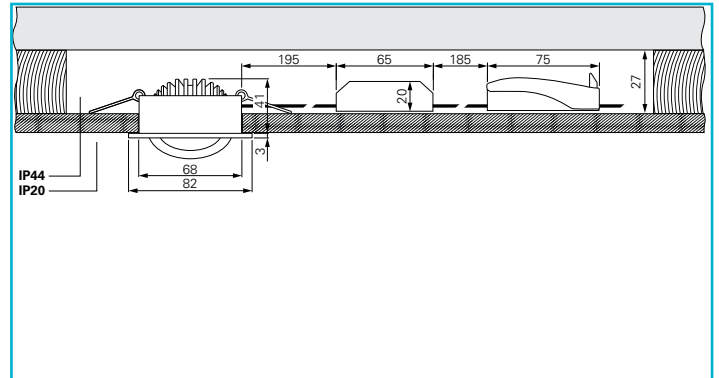

Art. no. 565394

Recessed ceiling light Dione IP44, 8,5 W, DIM, 3000 K,
Silver

 **DEKOLIGHT**

Housing Material	Aluminium
Housing Color	Silver
Colour of Lens	White
Protection Class	Protection class II/protective insulation
Rated Input	8.5 W
Rated Input Voltage Frequency	220-240 V/AC 50 / 60 Hz
Power Supply Unit incl.	Yes
Connection Type	Clamp
Primary Connection	Connection box IP20
Dimmable	Yes
Control technology	Leading-edge dimmer, Trailing-edge dimmer
Motion Detector	No

Cut Out Diameter	68 mm
Product weight	163 g
Working Temperature	-20 to 40 °C
Storage Temperature	-20 to 40 °C
IP Protection Class	IP 20, IP 44
Life Time L70 / B50	50000 h
Switching Cycles	25000
Power Consumption	9 kWh/1000h
Energy Efficiency Class	E

Swivel Angle	30 Degree
Light Exit Surfaces	1
Light characteristics	Direct
Light direction	Below

Height	41 mm
Diameter	82 mm
Installation Depth	41 mm
Required Installation Depth	27 mm
Mounting Surface Thickness	9-13 mm