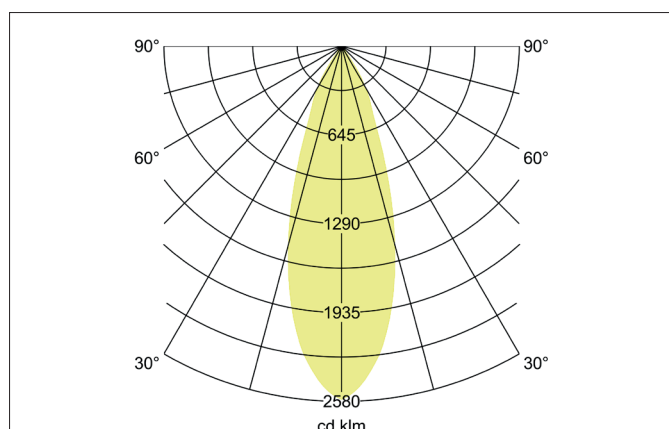

TRAXX MAXI LED pendant luminaire, DALI

Article no. 88883184DA

Light.
For Generations.**Tender**

LED pendant luminaire, DALI, Round. Ceiling cut-out Installation depth mm, with rotationssymmetrical, deep, wide distributed light intensity. optimal light distribution due to a glass transparent cover. Luminous flux 3.590 lm, Power 1 x 28 W, Light colour neutral white, Correlated color temperature (CCT) 4.000 K, Colour rendering index CRI > 90, Rated life time L80/B50 at 25 °C: 50.000 h, Housing material: Aluminium / Glass / Plastic, Colour: Black structure, Permissible ambient temperature (ta): -20 °C - +25 °C, Protection class (EN 61140): I, Degree of protection (DIN EN 60529): IP20, .With electronic driver, DALI dimmable.

Article data	
Article no.	88883184DA
GTIN	4251433995197
Series name	TRAXX MAXI
Short description	LED pendant luminaire, DALI
Material	Aluminium / Glass / Plastic
Colour	Black
Type of surface	Structure
Shape	Round
Hight	163 mm
Weight	N.N.

TRAXX MAXI LED pendant luminaire, DALI

Article no. 88883184DA

Light.
For Generations.

Lighting technology	
Colour temperature	4.000 K
Light colour	White
Light output	Direct
Luminous flux	3,590 lm
System efficiency	128 lm/W
McAdam-Step	McAdam-Step 3
Colour rendering	CRI > 90
Reflector	High-gloss
Beam angle	30°
Light sharing	Symmetric
Adjustable color temperature	No