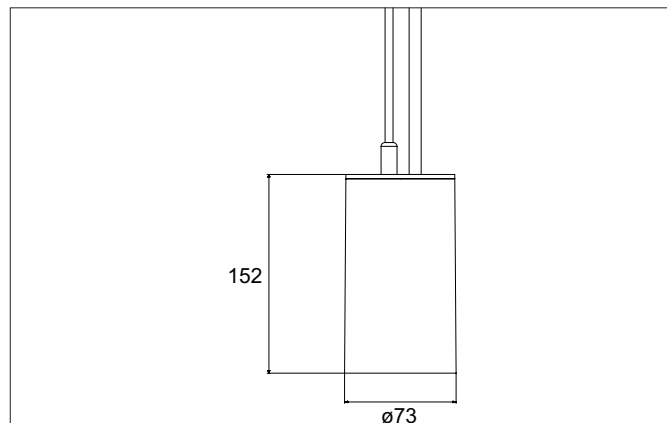

TRAXX MAXI LED pendant luminaire, DALI

Article no. 88883184DA

Light.
For Generations.**Tender**

LED pendant luminaire, DALI, Round. Ceiling cut-out Installation depth mm, with rotationssymmetrical, deep, wide distributed light intensity. optimal light distribution due to a glass transparent cover. Luminous flux 3.590 lm, Power 1 x 28 W, Light colour neutral white, Correlated color temperature (CCT) 4.000 K, Colour rendering index CRI > 90, Rated life time L80/B50 at 25 °C: 50.000 h, Housing material: Aluminium / Glass / Plastic, Colour: Black structure, Permissible ambient temperature (ta): -20 °C - +25 °C, Protection class (EN 61140): I, Degree of protection (DIN EN 60529): IP20, .With electronic driver, DALI dimmable.

Article data	
Article no.	88883184DA
GTIN	4251433995197
Series name	TRAXX MAXI
Short description	LED pendant luminaire, DALI
Material	Aluminium / Glass / Plastic
Colour	Black
Type of surface	Structure
Shape	Round
Hight	163 mm
Weight	N.N.

TRAXX MAXI LED pendant luminaire, DALI

Article no. 88883184DA

Light.
For Generations.

Lighting technology	
Colour temperature	4.000 K
Light colour	White
Light output	Direct
Luminous flux	3,590 lm
System efficiency	128 lm/W
McAdam-Step	McAdam-Step 3
Colour rendering	CRI > 90
Reflector	High-gloss
Beam angle	30°
Light sharing	Symmetric
Adjustable color temperature	No

Mounting technology	
Mounting method	Suspended
Place of installation	Ceiling-mounted
Adjustability	Not adjustable
Pendulum length max.	1,500 mm
Material cover	Glass transparent
Suitable for through-wiring	No