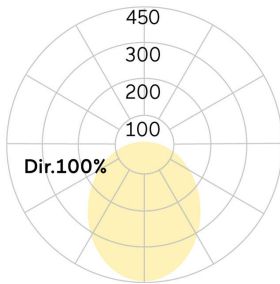

Matric-GX

Pendant light-line - Direct light distribution

Article code: LGXOBE-840M-L1475-A

Customer / Project: _____

Note: _____

Productname	Matric-GX
Lamp	LED
Installation Type	Pendant light-line
Surface finish	Jet Black
Light characteristics	Direct light distribution
Colour temperature	4000K
Colour Rendering Index (CRI)	CRI>80
Optical system	Opal diffuser
Control	Switchable
Length L/Diameter D (mm)	L=1475mm
Width W (mm)	W=40mm
Height H (mm)	H=65mm
Current/Power	Medium-Power
Luminous Flux	2280lm
Power consumption	18W
Suspension	Single susp. (Set)
Ceiling rose colour	Ceiling rose: Matching luminaire`s surface colour
Pendant length (mm)	Pendant length max 1500mm
Degree of protection	IP20
Certification	Prüfzeichen: ENEC
Cable Colour	Power supply: transparent
LED lifetime	L85B10 (tq 25°C) = 50.000h
Photometric code	8 40 / 3 3 9
Photobiological class	RG0 (EN62471)
Indoor/Outdoor	Indoor: ta [ambient] max. 25°C
Weight (kg)	3,2kg