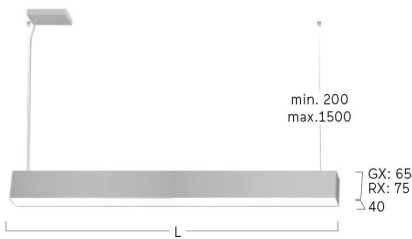

## Matric-GX

Pendant light-line - Direct light distribution

Article code: LGXOBE-840M-L1475-A

Illustrations may only be similar and serve as an orientation.

Matric-GX. LED. Pendant light-line. Luminaire body made of high-quality aluminum profile. Surface finish Jet Black. Direct only light distribution. Colour temperature: 4000K (Cool White). Colour Rendering Index (CRI): >80. Opal diffuser for enhanced light transmission and uniform illumination. Switchable. LxWxH (rectangular). L=1475mm. W=40mm. H=65mm. Single-cord suspension (Set). Pendant length max 1500mm. Power supply: transparent. Ceiling rose: Matching luminaire's surface colour. Medium-

## Matric-GX

Pendant light-line - Direct light distribution

Article code: LGXOBE-840M-L1475-A

Customer / Project: \_\_\_\_\_

Note: \_\_\_\_\_

Productname	Matric-GX
Lamp	LED
Installation Type	Pendant light-line
Surface finish	Jet Black
Light characteristics	Direct light distribution
Colour temperature	4000K
Colour Rendering Index (CRI)	CRI>80
Optical system	Opal diffuser
Control	Switchable
Length L/Diameter D (mm)	L=1475mm
Width W (mm)	W=40mm
Height H (mm)	H=65mm
Current/Power	Medium-Power
Luminous Flux	2280lm
Power consumption	18W
Suspension	Single susp. (Set)
Ceiling rose colour	Ceiling rose: Matching luminaire`s surface colour
Pendant length (mm)	Pendant length max 1500mm
Degree of protection	IP20
Certification	Prüfzeichen: ENEC
Cable Colour	Power supply: transparent
LED lifetime	L85B10 (tq 25°C) = 50.000h
Photometric code	8 40 / 3 3 9
Photobiological class	RG0 (EN62471)
Indoor/Outdoor	Indoor: ta [ambient] max. 25°C
Weight (kg)	3,2kg