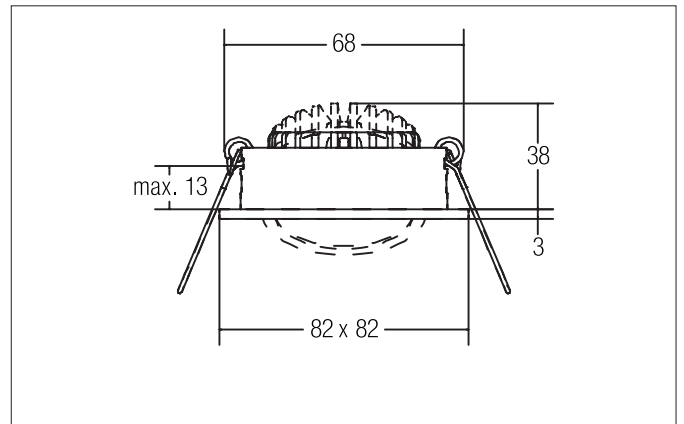

SEVEN-S LED recessed spot set, on/off switchable

Article no. 38262083

Light.
For Generations.**Tender**

LED recessed spot set, on/off switchable, Square. Toolless ceiling installation by installation springs. Ceiling cut-out \varnothing 68 mm, Installation depth 38 mm, Length 82 mm, Width 82 mm, Weight 0,214 kg, Reflector silver with rotationssymmetrical, deep, wide distributed light intensity. optimal light distribution due to a plastic, transparent cover. Luminous flux 740 lm, Power 1 x 7 W, System Efficiency 106 lm/W, Light colour warm white, Correlated color temperature (CCT) 2.700 K, Colour rendering index CRI > 80, Rated life time L70/B50 at 25 °C: 50000 h, Housing material: Aluminium / Polycarbonate, Colour: White, Permissible ambient temperature (ta): -20 °C - +25 °C, Protection class (EN 61140): II, Degree of protection (DIN EN 60529): IP20. With electronic driver, on/off switchable with integrated strain relief.

Product Benefits

- Square recessed spotlight made of solid aluminum with polycarbonate cover.
- Easy and tool-free mounting.
- CRI > 80.
- Low mounting depth 38 mm, length 82 mm, width 82 mm, Ceiling cut-out 68 mm.
- Ceiling thickness maximum 13 mm.
- Large article variance in terms of housing color and color temperature.
- Switchable set - alternatively available in version for 350 mA and as dimmable (trailing-edge phase dimmer) set available.
- Alternatively available in round design.

SEVEN-S LED recessed spot set, on/off switchable

Article no. 38262083

Light.
For Generations.

Article data	
Article no.	38262083
GTIN	4251433946236
Series name	SEVEN-S
Short description	LED recessed spot set, on/off switchable
Material	Aluminium / Polycarbonate
Colour	White
Type of surface	Matt
Shape	Square
Built-in diameter	68 mm
Installation depth	38 mm
Length	82 mm
Width	82 mm
Height	3 mm
Weight	0.214 kg