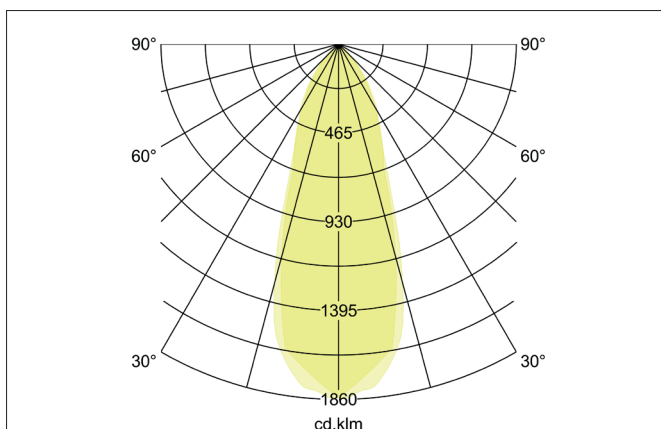

SEVEN-S LED recessed spot set, on/off switchable

Article no. 38262083

Light.
For Generations.**Tender**

LED recessed spot set, on/off switchable, Square. Toolless ceiling installation by installation springs. Ceiling cut-out \varnothing 68 mm, Installation depth 38 mm, Length 82 mm, Width 82 mm, Weight 0,214 kg, Reflector silver with rotationssymmetrical, deep, wide distributed light intensity. optimal light distribution due to a plastic, transparent cover. Luminous flux 740 lm, Power 1 x 7 W, System Efficiency 106 lm/W, Light colour warm white, Correlated color temperature (CCT) 2.700 K, Colour rendering index CRI > 80, Rated life time L70/B50 at 25 °C: 50000 h, Housing material: Aluminium / Polycarbonate, Colour: White, Permissible ambient temperature (ta): -20 °C - +25 °C, Protection class (EN 61140): II, Degree of protection (DIN EN 60529): IP20. With electronic driver, on/off switchable with integrated strain relief.

Product Benefits

- Square recessed spotlight made of solid aluminum with polycarbonate cover.
- Easy and tool-free mounting.
- CRI > 80.
- Low mounting depth 38 mm, length 82 mm, width 82 mm, Ceiling cut-out 68 mm.
- Ceiling thickness maximum 13 mm.
- Large article variance in terms of housing color and color temperature.
- Switchable set - alternatively available in version for 350 mA and as dimmable (trailing-edge phase dimmer) set available.
- Alternatively available in round design.

SEVEN-S LED recessed spot set, on/off switchable

Article no. 38262083

Light.
For Generations.

Article data	
Article no.	38262083
GTIN	4251433946236
Series name	SEVEN-S
Short description	LED recessed spot set, on/off switchable
Material	Aluminium / Polycarbonate
Colour	White
Type of surface	Matt
Shape	Square
Built-in diameter	68 mm
Installation depth	38 mm
Length	82 mm
Width	82 mm
Height	3 mm
Weight	0.214 kg