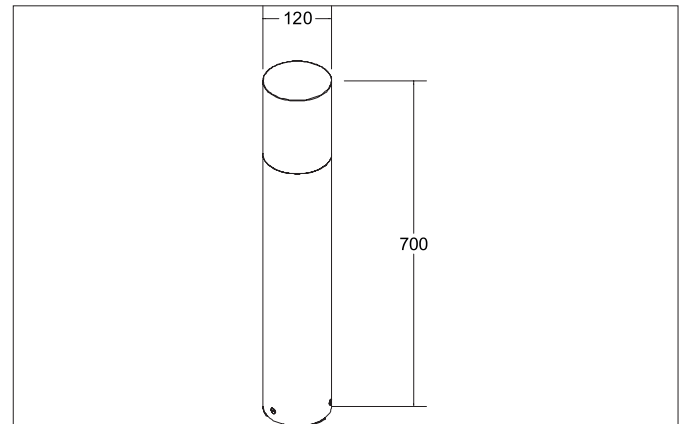

COOQUEE Bollard light, IP65, height 700 mm
Article no. 60070180

Light.
For Generations.

Tender

Bollard light, IP65, height 700 mm, Other., Hight 700.0 mm Weight 2.791 kg, with rotattionssymmetrical, deep, wide distributed light intensity. optimal light distribution due to a glass transparent cover. with Lamp holder E27 max: 8 W, Delivery without bulb. Housing material: Aluminium / Glass, Colour: Black, Permissible ambient temperature (ta): -20 °C - +25 °C, Protection class (EN 61140): I, Degree of protection (DIN EN 60529): IP65. For direct connection to mains voltage, on/off switchable.

Article data	
Article no.	60070180
GTIN	4251433950103
Series name	COOQUEE
Short description	Bollard light, IP65, height 700 mm
Material	Aluminium / Glass
Colour	Black
Shape	Other
Hight	700 mm
Scope of delivery	for direct connection to 230 V mains voltage
Weight	2.791 kg
Lighting technology	
Reflector	Without
Beam angle	360°
Light sharing	Symmetric

COOQUEE Bollard light, IP65, height 700 mm
Article no. 60070180

Light.
For Generations.

Operating technology of the luminaire	
Voltage type	AC
AC nominal voltage max	230 V
Frequenz max.	50 Hz
Lamp	for LED-retrofill lamp
Lamp holder	E27
Protection class	I
Degree of protection	IP65
Control	on/off
Bulb change possible	Yes

Mounting technology	
Mounting method	Surface mounting
Place of installation	Floor-mounted
Adjustability	Not adjustable
Material cover	Glass transparent

Packing data	
Gross weight	3.373 kg
Length of packaging	150 mm
Packaging width	150 mm
Packaging height	840 mm
Disposal at end of life	This product must not be disposed of with household waste. You are obliged, to dispose of such electrical waste separately. By disposing of electrical waste and other old or defective electronics separately, you support recycling or other forms of re-use. In that way you help to take care and to avoid that harmful substances get into the environment.