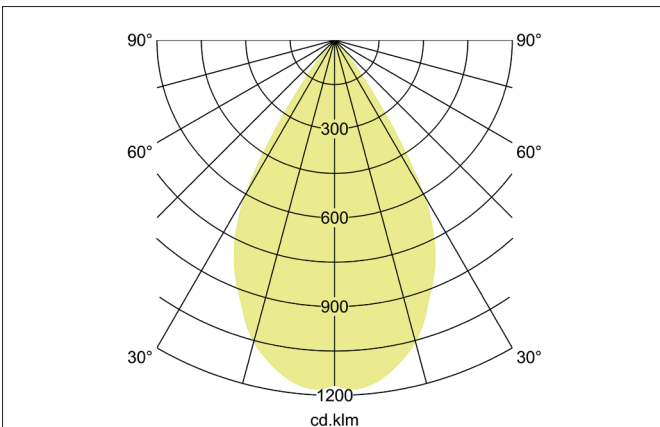

TRAXX MICRO LED semi-recessed spotlight, on/off switchable
 Article no. 88776165

Light.
 For Generations.

Tender
 LED semi-recessed spotlight, on/off switchable, Round. Ceiling cut-out Ø 56 mm, Installation depth 50 mm, Weight 0,200 kg, with rotati-onssymmetrical, deep, wide distributed light intensity. optimal light distribution due to a glass transparent cover. Luminous flux 1.296 lm, Power 1 x 11 W, Light colour neutral white, Correlated color temprature (CCT) 3.500 K, Colour rendering index CRI > 90, Rated life time L80/B50 at 25 °C: 50.000 h, Housing material: Aluminium, Colour: Silver structure, Permissible ambient temperature (ta): -20 °C - +25 °C, Protection class (EN 61140): II, Degree of protection (DIN EN 60529): IP20, .With electronic driver, on/off switchable.

Article data	
Article no.	88776165
GTIN	4251433972747
Series name	TRAXX MICRO
Short description	LED semi-recessed spotlight, on/off switchable
Material	Aluminium
Colour	Silver
Type of surface	Structure
Shape	Round
Built-in diameter	56 mm
Installation depth	50 mm
Weight	0.200 kg

TRAXX MICRO LED semi-recessed spotlight, on/off switchable

Article no. 88776165

Light.
For Generations.

Lighting technology	
Colour temperature	3.500 K
Light colour	White
Light output	Direct
Luminous flux	1,296 lm
System efficiency	118 lm/W
Colour rendering	CRI > 90
Reflector	High-gloss
Beam angle	60°
Light sharing	Symmetric