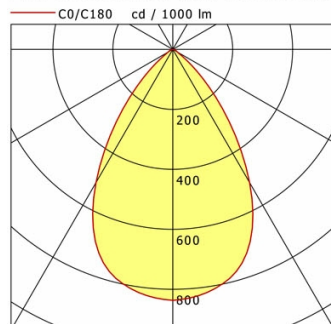

FLIQ 300.2030.01/DALI

Flixx 300 Square (FLIQZ 300.25, 1xLED 21W 830/3000K 2040lm)

	C0	C90	C180	C270
0°	837	837	837	837
15°	779	779	779	779
30°	513	513	513	513
45°	156	156	156	156
60°	18	18	18	18
75°	6	6	6	6
90°	0	0	0	0
cd / 1000 lm