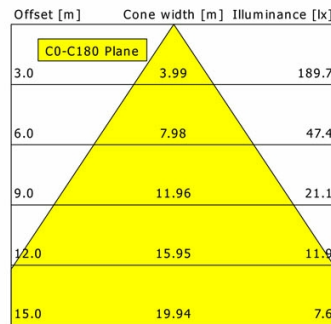

η	LED
Efficiency	97 lm/W
Direct/Indirect	↓ 100% / ↑ 0%
System Power	21 W
UGR	X=4H, Y=8H
Reflection factors	70/50/20
UGR C0/C180	20.6
UGR C90/C270	20.6
CIE Flux Codes	85 98 100 100 100
Ra/CRI	>80

LTS