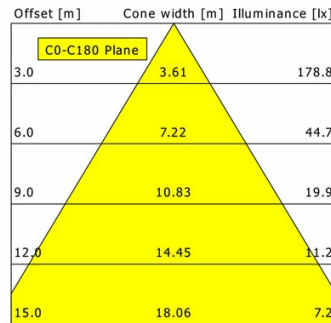

η	LED
Efficiency	95 lm/W
Direct/Indirect	↓ 100% / ↑ 0%
System Power	21 W
UGR	X=4H, Y=8H
Reflection factors	70/50/20
UGR C0/C180	24.1
UGR C90/C270	24.1
CIE Flux Codes	73 93 98 100 100
Ra/CRI	>80

LTS