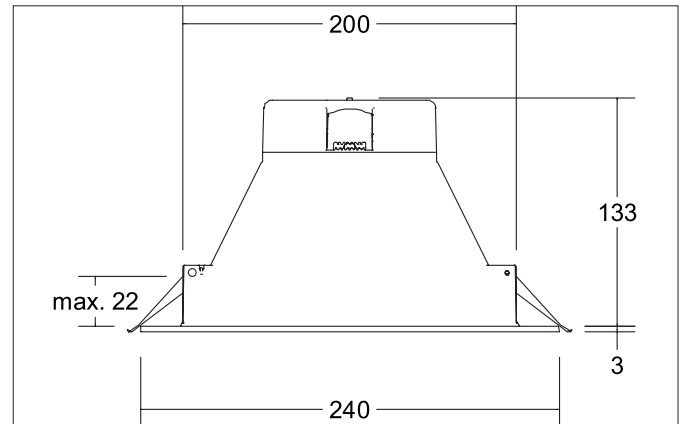

ZULO MAXI LED recessed downlight, IP54

Article no. 32029073

Light.
For Generations.**Tender**

LED recessed downlight, IP54, Round. Ceiling cut-out \varnothing 200 mm, Installation depth 133 mm, Outer diameter 240 mm, Weight 0,535 kg, with rotationssymmetrical, deep, wide distributed light intensity. optimal light distribution due to a polycarbonat opal cover. Luminous flux 1.880 lm, Power 1 x 20 W, System Efficiency 94 lm/W, Light colour warm white to daylight white, Correlated color temprature (CCT) 3.000 - 5.700 K, Colour rendering index CRI > 80, Housing material: Plastic, Colour: White, Permissible ambient temperature (ta): -20 °C - +25 °C, Protection class (EN 61140): II, Degree of protection (DIN EN 60529): IP54, shock resistance according to IEC62262: IK03 . With electronic driver, on/off switchable.

Product Benefits

- Round recessed downlight made of plastic with opal plastic cover.
- Simple and toolless mounting due to the use of a plug-in terminal, which is also suitable for through-wiring.
- CRI > 80.
- Low installation depth of 133 mm, diameter of 240 mm, Ceiling cut-out 200 mm.
- Protection class IP54 on the room side.
- Usable up to a maximum ceiling thickness of 22 mm.

ZULO MAXI LED recessed downlight, IP54

Article no. 32029073

Light.
For Generations.

Article data	
Article no.	32029073
GTIN	4251433926030
Series name	ZULO MAXI
Short description	LED recessed downlight, IP54
Material	Plastic
Colour	White
Type of surface	Matt
Shape	Round
Outer diameter	240 mm
Built-in diameter	200 mm
Installation depth	133 mm
Scope of delivery	inkl. Konverter zum Anschluss an 230 V-Netzspannung, schaltbar
Weight	0.535 kg