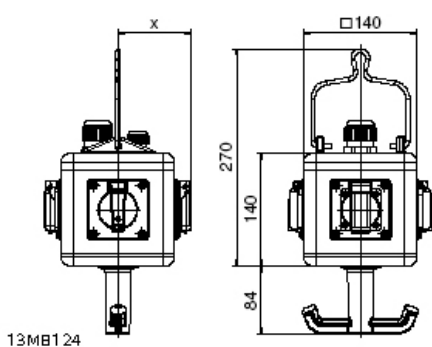

Hanging distributors

Product description	
BALS-Prd.-Nr	570451
EAN	4024941948258
Product category	UNI - BLOCK, dependent
Protection degree	IP44
Colour of appliance	Housing top similar yellow RAL 1021, Housing bottom similar black RAL 9017
Height	140mm
Width	140mm
Depth	140mm

Logistics data	
Weight/pcs	2.71 kg / Piece
Packaging	Carton
Content amount	1 ST
EAN	4024941948258
Length	295 mm
Width	185 mm
Height	215 mm
Weight	2.874 kg
Volume	9,975 ccm

13MB124

Depth X			
Component	Angle	IP44/IP54	IP67
16A 3pol.	straight	118	122
16A 4pol.	straight	119	124
16A 5pol.	straight	122	124
32A 3/4pol.	straight	128	132
32A 5pol.	straight	132	132
16A 5pol.	angled	126	125
Domestic socket	straight	90	115
Operating window		90	