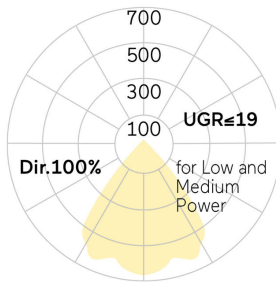

(rectangular). L=1768mm. W=70mm. H=75mm. High-power current. 6280lm. 46W. 4,7kg. Binning initial <= MacAdam 3. IP20. Protection class I. CE, UKCA marking. Prüfzeichen: ENEC. IK02. 220-240V. 50-60 Hz. RG0 (EN62471). Luminous flux reduction up to 0,4%/1.000 operating hours. Nominal failure rate: 0,2%/1.000 operating hours. L80B10 (tq 25°C) = 50.000h. 5 years warranty. Manufacturer: Lightnet GmbH, ISO 9001:2015 and 50001:2018 certified.

lightnet

Matric-F3

Recessed mounted light line, mounting brackets incl - Direct light distribution

Article code: LF3LEL-840H-L1768-A

Customer / Project: _____

Note: _____

Productname	Matric-F3
Lamp	LED
Installation Type	Recessed mounted light line, mounting brackets incl
Surface finish	Silver Anodised
Light characteristics	Direct light distribution
Colour temperature	4000K
Colour Rendering Index (CRI)	CRI>80
Optical system	Lens Louvre
Reflector Colour Inside	Reflector: Satin Silver
Control	Dimmable (DALI)
Length L/Diameter D (mm)	L=1768mm
Width W (mm)	W=70mm
Height H (mm)	H=75mm
Current/Power	High-Power
Luminous Flux	6280lm
Power consumption	46W
Degree of protection	IP20
Certification	Prüfzeichen: ENEC
LED lifetime	L80B10 (tq 25°C) = 50.000h
Photometric code	8 40 / 3 3 9
Photobiological class	RG0 (EN62471)
Indoor/Outdoor	Indoor: ta [ambient] max. 25°C
Weight (kg)	4,7kg