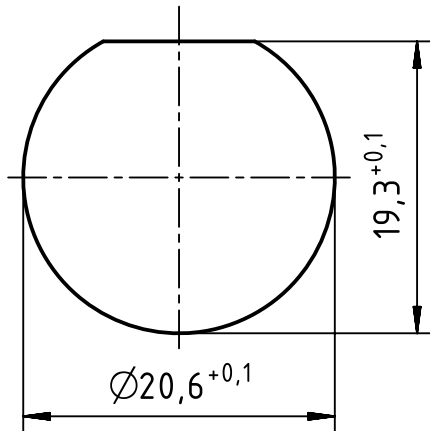

1 2 3 4 5 6

A

panel cut out

B

C

D

Plastic snap ring - Female

	All rights reserved Department EL PD	All Dimensions in mm Original Size DIN A4		Scale 2:1	Free size tol.		Ref.	
		HARTING Electric GmbH & Co. KG D-32339 Espelkamp		Created by DYCKC	Inspected by GRUBES	Standardisation TIEMANNA	Date 2019-07-19	State Final Release
Title M23 HBM front female Pg13,5				Type TB		Number 09 15 100 0374		Doc-Key / ECM-Nr. 100708211/UGD/000/C 500000154908
							Rev. C	Page 1/1