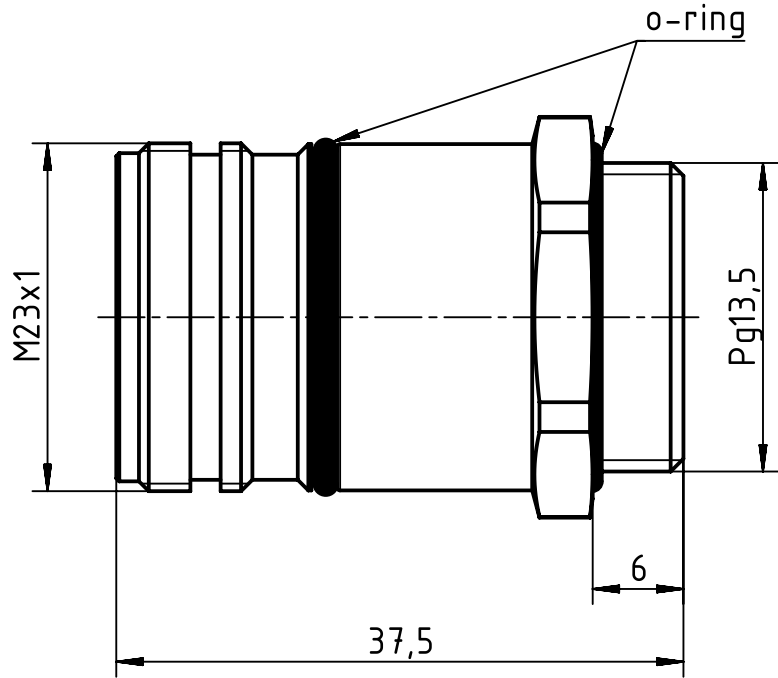

1 2 3 4 5 6

A

panel cut out

B

C

D

Plastic snap ring - Female

	All rights reserved Department EL PD	All Dimensions in mm Original Size DIN A4		Scale 2:1	Free size tol.		Ref.	
		HARTING Electric GmbH & Co. KG D-32339 Espelkamp		Created by DYCKC	Inspected by GRUBES	Standardisation TIEMANNA	Date 2019-07-19	State Final Release
Title M23 HBM front female Pg13,5				Type TB		Number 09 15 100 0374		Doc-Key / ECM-Nr. 100708211/UGD/000/C 500000154908
							Rev. C	Page 1/1