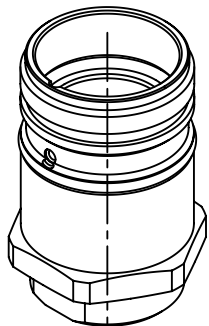

1 2 3 4 5 6

A

panel cut out

B

C

D

Plastic snap ring - Female

	All rights reserved Department EL PD	All Dimensions in mm Original Size DIN A4		Scale 2:1	Free size tol.		Ref.	
		HARTING Electric GmbH & Co. KG D-32339 Espelkamp		Created by DYCKC	Inspected by GRUBES	Standardisation TIEMANNA	Date 2019-07-19	State Final Release
Title M23 HBM front female Pg13,5				Type TB		Number 09 15 100 0374		Doc-Key / ECM-Nr. 100708211/UGD/000/C 500000154908
							Rev. C	Page 1/1