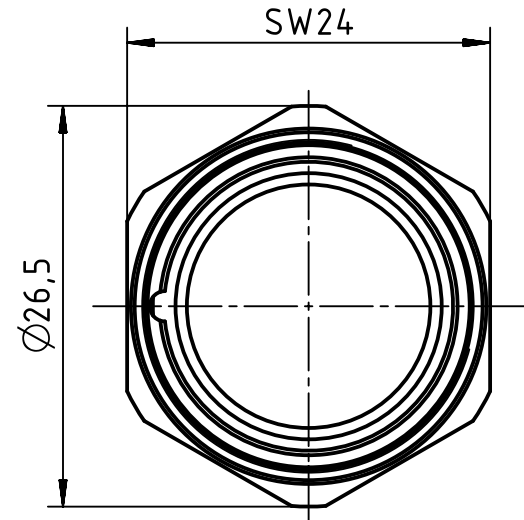

1 2 3 4 5 6

A

panel cut out

B

C

D

Plastic snap ring - Female

	All rights reserved Department EL PD	All Dimensions in mm Original Size DIN A4		Scale 2:1	Free size tol.		Ref.	
		HARTING Electric GmbH & Co. KG D-32339 Espelkamp		Created by DYCKC	Inspected by GRUBES	Standardisation TIEMANNA	Date 2019-07-19	State Final Release
Title M23 HBM front female Pg13,5				Type TB		Number 09 15 100 0374		Doc-Key / ECM-Nr. 100708211/UGD/000/C 500000154908
							Rev. C	Page 1/1