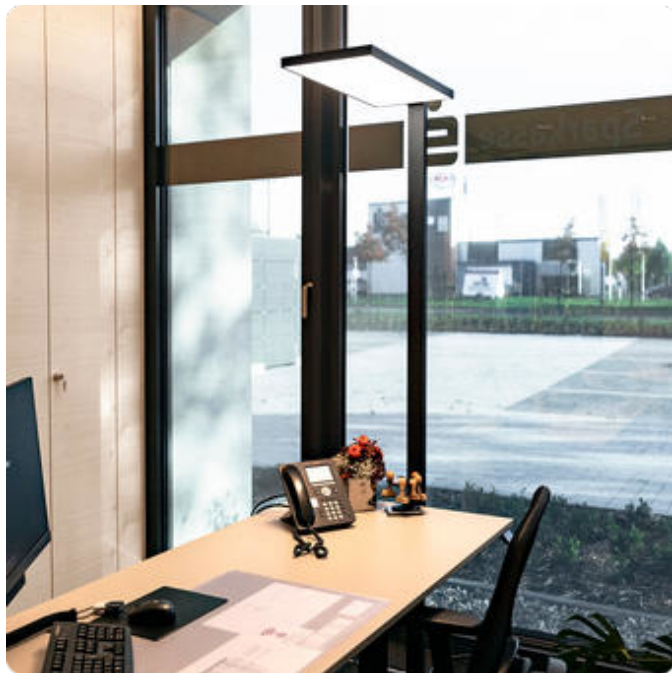

lightnet

Cubic-F2

Free standing luminaire - Direct/indirect light distribution

Article code: CF2ABM-840H-L600-U-A

Illustrations may only be similar and serve as an orientation.

Cubic-F2. LED. Free standing luminaire. Luminaire head with 25mm minimalist overall height. Luminaire body made of high-quality aluminum profile. Surface finish Jet Black. Direct/indirect light distribution. Colour temperature: 4000K (Cool White). Colour Rendering Index (CRI): >80. Microprismatic screen for reduced luminance in office areas. UGR<=19. Continuously dimmable multisensor as stand-alone-version. LxWxH (luminaire head, rectangular/Stand). L=600mm. W=300mm. H=2000/25mm.

High-power current. 15300lm. 92W. 19,5kg. Binning initial <= MacAdam 3. U-formed floor base matching luminaire's outer surface colour. Plug Schuko CEE 7/7 (Type E+F). IP20. Protection class I. CE, UKCA marking. Prüfzeichen: ENEC. IK02. 220-240V. 50-60 Hz. Luminous flux reduction up to 0,4%/1.000 operating hours. Nominal failure rate: 0,2%/1.000 operating hours. L80B10 (tq 25°C) = 50.000h. 5 years warranty. Manufacturer: Lightnet GmbH, ISO 9001:2015 and 50001:2018 certified.

lightnet

Cubic-F2

Free standing luminaire - Direct/indirect light distribution

Article code: CF2ABM-840H-L600-U-A

Customer / Project: _____

Note: _____

Productname	Cubic-F2
Lamp	LED
Installation Type	Free standing luminaire
Surface finish	Jet Black
Light characteristics	Direct/indirect light distribution
Colour temperature	4000K
Colour Rendering Index (CRI)	CRI>80
Optical system	Microprismatic screen
Control	Dim-Multisensor
Length L/Diameter D (mm)	L=600mm
Width W (mm)	W=300mm
Height H (mm)	H=2000/25mm
Current/Power	High-Power
Luminous Flux	15300lm
Power consumption	92W
Base-Type	U-base
Plug	Schuko CEE 7/7 (E+F)
Degree of protection	IP20
Certification	Prüfzeichen: ENEC
LED lifetime	L80B10 (tq 25°C) = 50.000h
UGR	UGR<=19
Photometric code	8 40 / 3 3 9
Indoor/Outdoor	Indoor: ta [ambient] max. 25°C
Weight (kg)	19,5kg