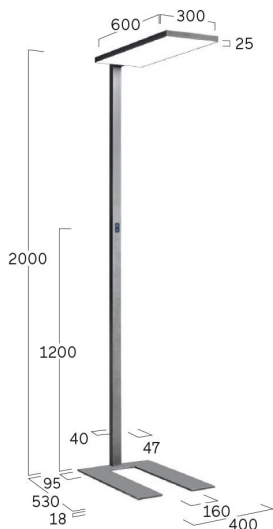

lightnet

Cubic-F2

Free standing luminaire - Direct/indirect light distribution

Article code: CF2ABM-840H-L600-U-A

Illustrations may only be similar and serve as an orientation.

Cubic-F2. LED. Free standing luminaire. Luminaire head with 25mm minimalist overall height. Luminaire body made of high-quality aluminum profile. Surface finish Jet Black. Direct/indirect light distribution. Colour temperature: 4000K (Cool White). Colour Rendering Index (CRI): >80. Microprismatic screen for reduced luminance in office areas. UGR<=19. Continuously dimmable multisensor as stand-alone-version. LxWxH (luminaire head, rectangular/Stand). L=600mm. W=300mm. H=2000/25mm.

High-power current. 15300lm. 92W. 19,5kg. Binning initial <= MacAdam 3. U-formed floor base matching luminaire's outer surface colour. Plug Schuko CEE 7/7 (Type E+F). IP20. Protection class I. CE, UKCA marking. Prüfzeichen: ENEC. IK02. 220-240V. 50-60 Hz. Luminous flux reduction up to 0,4%/1.000 operating hours. Nominal failure rate: 0,2%/1.000 operating hours. L80B10 (tq 25°C) = 50.000h. 5 years warranty. Manufacturer: Lightnet GmbH, ISO 9001:2015 and 50001:2018 certified.

lightnet

Cubic-F2

Free standing luminaire - Direct/indirect light distribution

Article code: CF2ABM-840H-L600-U-A

Customer / Project: _____

Note: _____

Productname	Cubic-F2
Lamp	LED
Installation Type	Free standing luminaire
Surface finish	Jet Black
Light characteristics	Direct/indirect light distribution
Colour temperature	4000K
Colour Rendering Index (CRI)	CRI>80
Optical system	Microprismatic screen
Control	Dim-Multisensor
Length L/Diameter D (mm)	L=600mm
Width W (mm)	W=300mm
Height H (mm)	H=2000/25mm
Current/Power	High-Power
Luminous Flux	15300lm
Power consumption	92W
Base-Type	U-base
Plug	Schuko CEE 7/7 (E+F)
Degree of protection	IP20
Certification	Prüfzeichen: ENEC
LED lifetime	L80B10 (tq 25°C) = 50.000h
UGR	UGR<=19
Photometric code	8 40 / 3 3 9
Indoor/Outdoor	Indoor: ta [ambient] max. 25°C
Weight (kg)	19,5kg