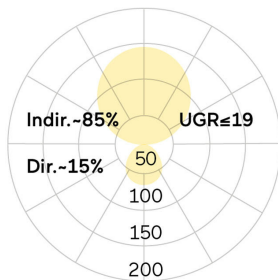

lightnet

Cubic-F2

Free standing luminaire - Direct/indirect light distribution

Article code: CF2ABM-840H-L600-U-A

Illustrations may only be similar and serve as an orientation.

Cubic-F2. LED. Free standing luminaire. Luminaire head with 25mm minimalist overall height. Luminaire body made of high-quality aluminum profile. Surface finish Jet Black. Direct/indirect light distribution. Colour temperature: 4000K (Cool White). Colour Rendering Index (CRI): >80. Microprismatic screen for reduced luminance in office areas. UGR<=19. Continuously dimmable multisensor as stand-alone-version. LxWxH (luminaire head, rectangular/Stand). L=600mm. W=300mm. H=2000/25mm.

High-power current. 15300lm. 92W. 19,5kg. Binning initial <= MacAdam 3. U-formed floor base matching luminaire's outer surface colour. Plug Schuko CEE 7/7 (Type E+F). IP20. Protection class I. CE, UKCA marking. Prüfzeichen: ENEC. IK02. 220-240V. 50-60 Hz. Luminous flux reduction up to 0,4%/1.000 operating hours. Nominal failure rate: 0,2%/1.000 operating hours. L80B10 (tq 25°C) = 50.000h. 5 years warranty. Manufacturer: Lightnet GmbH, ISO 9001:2015 and 50001:2018 certified.

lightnet

Cubic-F2

Free standing luminaire - Direct/indirect light distribution

Article code: CF2ABM-840H-L600-U-A

Customer / Project: _____

Note: _____

Productname	Cubic-F2
Lamp	LED
Installation Type	Free standing luminaire
Surface finish	Jet Black
Light characteristics	Direct/indirect light distribution
Colour temperature	4000K
Colour Rendering Index (CRI)	CRI>80
Optical system	Microprismatic screen
Control	Dim-Multisensor
Length L/Diameter D (mm)	L=600mm
Width W (mm)	W=300mm
Height H (mm)	H=2000/25mm
Current/Power	High-Power
Luminous Flux	15300lm
Power consumption	92W
Base-Type	U-base
Plug	Schuko CEE 7/7 (E+F)
Degree of protection	IP20
Certification	Prüfzeichen: ENEC
LED lifetime	L80B10 (tq 25°C) = 50.000h
UGR	UGR<=19
Photometric code	8 40 / 3 3 9
Indoor/Outdoor	Indoor: ta [ambient] max. 25°C
Weight (kg)	19,5kg