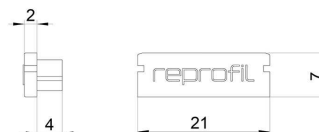

Artikel Nr.: 978031

End Cap P-AU-01-15 Set 2 pcs suitable for

Characteristics

Material	plastic
Color	gray
Optic	

Dimensions & Weight

Length	21 mm
Width	6 mm
Height	7 mm
Diameter	
Product Weight	2 g

Mounting