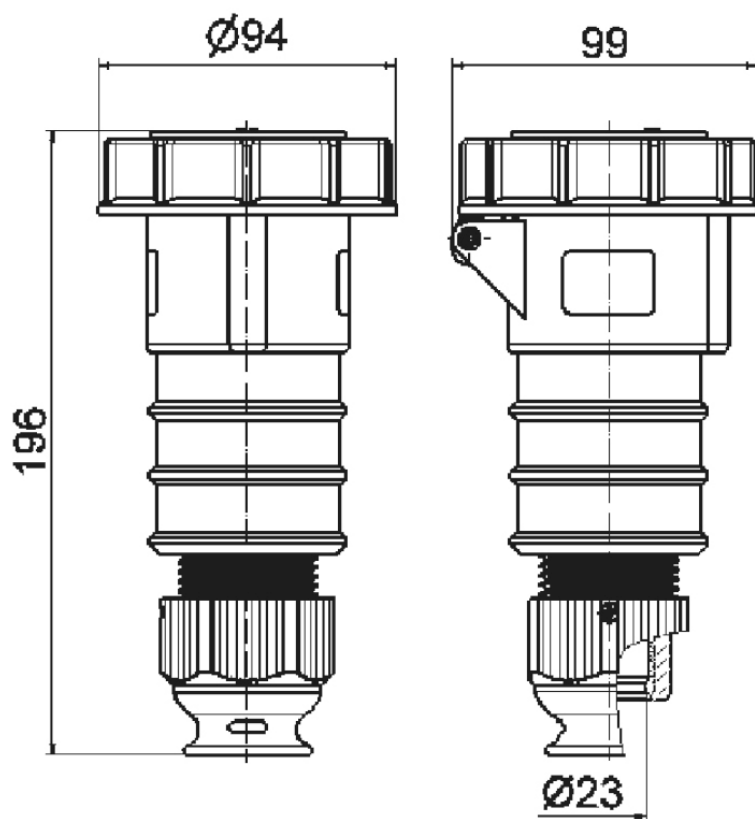

Connector - for reefer containers, with cable gland

Product description	
BALS-Prd.-Nr	310426
EAN	4024941107105
Product category	Connector QUICK-CONNECT TE
Current	32A
Number of poles	4p
Poles	3P+PE
Position of earth contact	3 h
Voltage	380 (50Hz) und 440V (60Hz) for reefer containers only
Frequency	50 and 60Hz

Product description	
Protection degree	IP67
Colour code	red RAL 3000
Colour of appliance	Hinged lid red RAL 3000, Enclosure red RAL 3000, Bayonet ring grey RAL 7035, Cable gland grey RAL 7035
Connection design	screwless spring terminals as cage clamp with Kontex-contact
Maximum conductor size	6,0 qmm
Cable entry	Cable gland
Height	198mm
Width	94mm
Depth	97mm
Material of enclosure	Polyamide
Contact	The contact carrier is made of high temperature resistant material, the contacts are brass nickel plated

Logistics data	
Weight/pcs	0.329 kg / Piece
Packaging	Bag
Content amount	1 ST
EAN	4024941107105
Length	97 mm
Width	94 mm
Height	198 mm

Logistics data	
Weight	0.33 kg
Volume	1,805.364 ccm
Packaging	Carton
Content amount	10 ST
EAN	4024941962605
Length	325 mm
Width	217 mm
Height	210 mm
Weight	3.496 kg
Volume	13,588.4 ccm