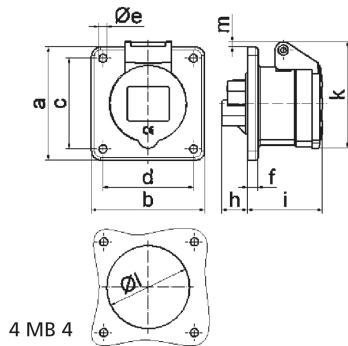

Panel mounting socket outlet, straight - flange 75x75, fixing centers 60x60

Product description	
BALS-Prd.-Nr	13011
EAN	4024941130110
Product category	GT panel mounting socket outlet straight
Current	32A
Number of poles	4p
Poles	3P+PE
Position of earth contact	6 h
Voltage	380 up to 415V

Product description	
Frequency	50 and 60Hz
Protection degree	IP44
Colour code	red RAL 3000
Colour of appliance	Hinged lid red RAL 3000, Enclosure grey RAL 7035
Connection design	with screw terminal
Maximum conductor size	10,0 qmm
Cable entry	other
Height	90mm
Width	75mm
Depth	99mm
Flange size vertical	75mm
Flange size horizontal	75mm
Drill hole distance vertical	60mm
Drill hole distance horizontal	60mm
Material of enclosure	Polyamide
Contact	The contact carrier is made of polyamide, The contacts are brass

Logistics data	
Weight/pcs	0.199 kg / Piece
Packaging	Carton
Content amount	10 ST

Logistics data	
EAN	4024941840996
Length	258 mm
Width	183 mm
Height	212 mm
Weight	2.142 kg
Volume	8,750 ccm

Ampere	16	16	16	32	32	32
Polzahl	3	4	5	3	4	5
a	75,0	75,0	75,0	75,0	75,0	75,0
b	75,0	75,0	75,0	75,0	75,0	75,0
c	60,0	60,0	60,0	60,0	60,0	60,0
d	60,0	60,0	60,0	60,0	60,0	60,0
e ø	5,5	5,5	5,5	5,5	5,5	5,5
f	7,0	7,0	7,0	8,0	8,0	8,0
h	17,0	26,0	17,0	36,0	36,0	19,0
i	51,0	53,0	53,0	62,0	62,0	62,0
k	70,0	80,0	85,0	90,0	90,0	98,0
l ø	45,0	45,0	55,0	60,0	60,0	60,0
m	3,5	7,0	11,5	12,0	12,0	17,0
Leiter mm ² min	1,5	1,5	1,5	2,5	2,5	2,5
Leiter mm ² max	4	4	4	10	10	10