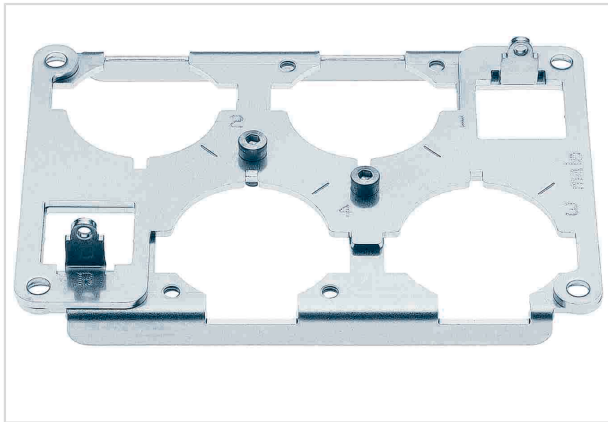

## Han 48HPR frame for 4X650A female

Image is for illustration purposes only. Please refer to product description.

Part number	09 40 048 9911
Specification	Han 48HPR frame for 4X650A female
HARTING eCatalogue	<a href="https://b2b.harting.com/09400489911">https://b2b.harting.com/09400489911</a>

### Identification

Category	Accessories
Series of hoods/housings	Han <sup>®</sup> HPR
Type of accessory	Frame
Description of the accessory	for female inserts 4x HC 650 contacts + 2x Han <sup>®</sup> Q 5/0

### Version

Gender	Female
Size	48 HPR