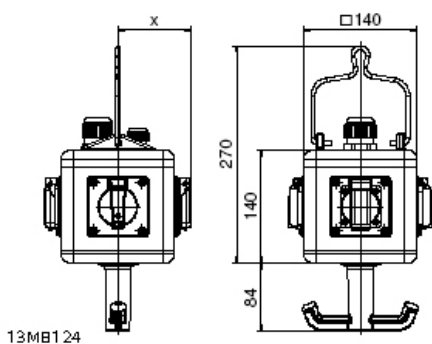

Hanging distributors - UNI - BLOCK, dependent

Product description	
BALS-Prd.-Nr	570531
EAN	4024941102490
Product category	UNI - BLOCK, dependent
Protection degree	IP44
Colour of appliance	Housing bottom similar black RAL 9017, Housing top similar yellow RAL 1021
Height	140mm
Width	140mm
Depth	140mm

Logistics data	
Weight/pcs	2.182 kg / Piece
Packaging	Carton
Content amount	1 ST
EAN	4024941102490
Length	258 mm
Width	183 mm
Height	212 mm
Weight	2.331 kg
Volume	8,750 ccm

13MB124

Depth X			
Component	Angle	IP44/IP54	IP67
16A 3pol.	straight	118	122
16A 4pol.	straight	119	124
16A 5pol.	straight	122	124
32A 3/4pol.	straight	128	132
32A 5pol.	straight	132	132
16A 5pol.	angled	126	125
Domestic socket	straight	90	115
Operating window		90	