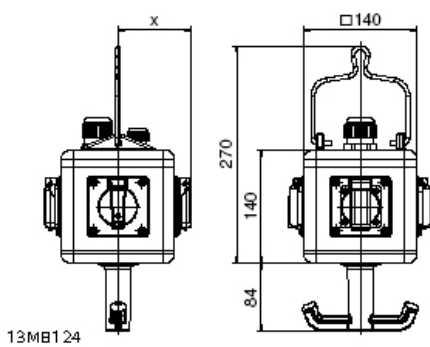

Hanging distributors

Product description	
BALS-Prd.-Nr	570451
EAN	4024941948258
Product category	UNI - BLOCK, dependent
Protection degree	IP44
Colour of appliance	Housing top similar yellow RAL 1021, Housing bottom similar black RAL 9017
Height	140mm
Width	140mm
Depth	140mm

Logistics data	
Weight/pcs	2.71 kg / Piece
Packaging	Carton
Content amount	1 ST
EAN	4024941948258
Length	295 mm
Width	185 mm
Height	215 mm
Weight	2.874 kg
Volume	9,975 ccm

13MB124

Depth X

Component	Angle	IP44/IP54	IP67
16A 3pol.	straight	118	122
16A 4pol.	straight	119	124
16A 5pol.	straight	122	124
32A 3/4pol.	straight	128	132
32A 5pol.	straight	132	132
16A 5pol.	angled	126	125
Domestic socket	straight	90	115
Operating window		90	