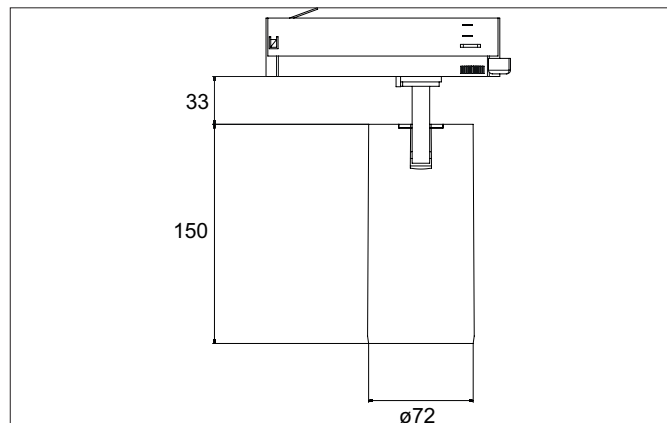

**TRAXX MAXI LED track spotlight, on/off switchable**

Article no. 88722185

Light.  
For Generations.**Tender**

LED track spotlight, on/off switchable, Round. Ceiling cut-out Installation depth mm, Outer diameter 70 mm, Weight 0,666 kg, with rotationssymmetrical, deep, wide distributed light intensity. Luminous flux 2.943 lm, Power 1 x 24 W, Light colour neutral white, Correlated color temperature (CCT) 3.500 K, Colour rendering index CRI > 90, Rated life time L80/B50 at 25 °C: 50.000 h, Housing material: Aluminium / Glass / Plastic, Colour: Black structure, Permissible ambient temperature (ta): -20 °C - +25 °C, Protection class (EN 61140): II, Degree of protection (DIN EN 60529): IP20, .With electronic driver, on/off switchable.

Article data	
Article no.	88722185
GTIN	4251433978428
Series name	TRAXX MAXI
Short description	LED track spotlight, on/off switchable
Material	Aluminium / Glass / Plastic
Colour	Black
Type of surface	Structure
Shape	Round
Outer diameter	70 mm
Weight	0.666 kg

**TRAXX MAXI LED track spotlight, on/off switchable**

Article no. 88722185

Light.  
For Generations.

Lighting technology	
Colour temperature	3.500 K
Light colour	White
Luminous flux	2,943 lm
System efficiency	123 lm/W
Colour rendering	CRI > 90
Reflector	High-gloss
Beam angle	20°
Light sharing	Symmetric

Packing data	
Gross weight	0.796 kg
Length of packaging	290 mm
Packaging width	115 mm
Packaging height	165 mm
Disposal at end of life	This product must not be disposed of with household waste. You are obliged, to dispose of such electrical waste separately. By disposing of electrical waste and other old or defective electronics separately, you support recycling or other forms of re-use. In that way you help to take care and to avoid that harmful substances get into the environment.