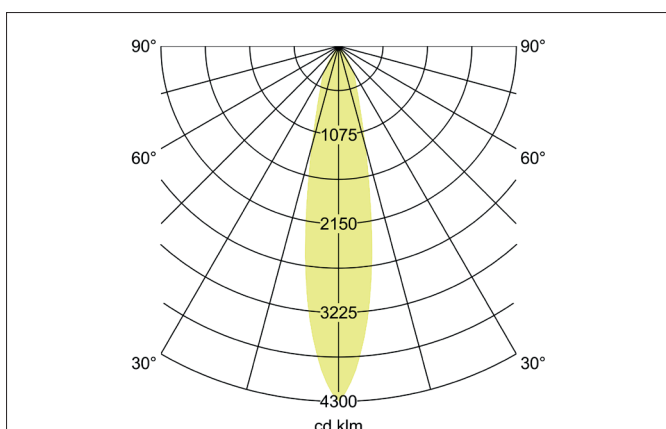

**TRAXX MAXI LED track spotlight, on/off switchable**

Article no. 88722185

Light.  
For Generations.**Tender**

LED track spotlight, on/off switchable, Round. Ceiling cut-out Installation depth mm, Outer diameter 70 mm, Weight 0,666 kg, with rotationssymmetrical, deep, wide distributed light intensity. Luminous flux 2.943 lm, Power 1 x 24 W, Light colour neutral white, Correlated color temperature (CCT) 3.500 K, Colour rendering index CRI > 90, Rated life time L80/B50 at 25 °C: 50.000 h, Housing material: Aluminium / Glass / Plastic, Colour: Black structure, Permissible ambient temperature (ta): -20 °C - +25 °C, Protection class (EN 61140): II, Degree of protection (DIN EN 60529): IP20, .With electronic driver, on/off switchable.

Article data	
Article no.	88722185
GTIN	4251433978428
Series name	TRAXX MAXI
Short description	LED track spotlight, on/off switchable
Material	Aluminium / Glass / Plastic
Colour	Black
Type of surface	Structure
Shape	Round
Outer diameter	70 mm
Weight	0.666 kg

**TRAXX MAXI LED track spotlight, on/off switchable**

Article no. 88722185

Light.  
For Generations.

Lighting technology	
Colour temperature	3.500 K
Light colour	White
Luminous flux	2,943 lm
System efficiency	123 lm/W
Colour rendering	CRI > 90
Reflector	High-gloss
Beam angle	20°
Light sharing	Symmetric