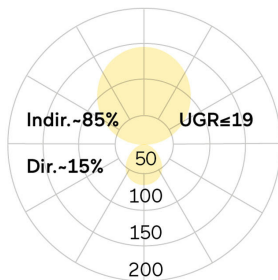

## Cubic-F2

Free standing luminaire - Direct/indirect light distribution

Article code: CF2AEM-840H-L600-U-A

Illustrations may only be similar and serve as an orientation.

Cubic-F2. LED. Free standing luminaire. Luminaire head with 25mm minimalist overall height. Luminaire body made of high-quality aluminum profile. Surface finish Silver Anodised. Direct/indirect light distribution. Colour temperature: 4000K (Cool White). Colour Rendering Index (CRI): >80. Microprismatic screen for reduced luminance in office areas. UGR<=19. Continuously dimmable multisensor as stand-alone-version. LxWxH (luminaire head, rectangular/Stand). L= 600mm. W=300mm. H=

2000/25mm. High-power current. 15300lm. 92W. 19,5kg. Binning initial <= MacAdam 3. U-formed floor base matching luminaire`s outer surface colour. Plug Schuko CEE 7/7 (Type E+F). IP20. Protection class I. CE, UKCA marking. Prüfzeichen: ENEC. IK02. 220-240V. 50-60 Hz. Luminous flux reduction up to 0,4%/1.000 operating hours. Nominal failure rate: 0,2%/1.000 operating hours. L80B10 (tq 25°C) = 50.000h. 5 years warranty. Manufacturer: Lightnet GmbH, ISO 9001:2015 and 50001:2018 certified.

## Cubic-F2

Free standing luminaire - Direct/indirect light distribution

Article code: CF2AEM-840H-L600-U-A

Customer / Project: \_\_\_\_\_

Note: \_\_\_\_\_

Productname	Cubic-F2
Lamp	LED
Installation Type	Free standing luminaire
Surface finish	Silver Anodised
Light characteristics	Direct/indirect light distribution
Colour temperature	4000K
Colour Rendering Index (CRI)	CRI>80
Optical system	Microprismatic screen
Control	Dim-Multisensor
Length L/Diameter D (mm)	L=600mm
Width W (mm)	W=300mm
Height H (mm)	H=2000/25mm
Current/Power	High-Power
Luminous Flux	15300lm
Power consumption	92W
Base-Type	U-base
Plug	Schuko CEE 7/7 (E+F)
Degree of protection	IP20
Certification	Prüfzeichen: ENEC
LED lifetime	L80B10 (tq 25°C) = 50.000h
UGR	UGR<math>\leq 19</math>
Photometric code	8 40 / 3 3 9
Indoor/Outdoor	Indoor: ta [ambient] max. 25°C
Weight (kg)	19,5kg