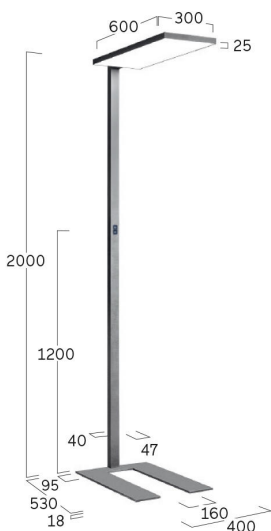

## Cubic-F2

Free standing luminaire - Direct/indirect light distribution

Article code: CF2AEM-840H-L600-U-A

Illustrations may only be similar and serve as an orientation.

Cubic-F2. LED. Free standing luminaire. Luminaire head with 25mm minimalist overall height. Luminaire body made of high-quality aluminum profile. Surface finish Silver Anodised. Direct/indirect light distribution. Colour temperature: 4000K (Cool White). Colour Rendering Index (CRI): >80. Microprismatic screen for reduced luminance in office areas. UGR<=19. Continuously dimmable multisensor as stand-alone-version. LxWxH (luminaire head, rectangular/Stand). L= 600mm. W=300mm. H=

2000/25mm. High-power current. 15300lm. 92W. 19,5kg. Binning initial <= MacAdam 3. U-formed floor base matching luminaire`s outer surface colour. Plug Schuko CEE 7/7 (Type E+F). IP20. Protection class I. CE, UKCA marking. Prüfzeichen: ENEC. IK02. 220-240V. 50-60 Hz. Luminous flux reduction up to 0,4%/1.000 operating hours. Nominal failure rate: 0,2%/1.000 operating hours. L80B10 (tq 25°C) = 50.000h. 5 years warranty. Manufacturer: Lightnet GmbH, ISO 9001:2015 and 50001:2018 certified.

## Cubic-F2

Free standing luminaire - Direct/indirect light distribution

Article code: CF2AEM-840H-L600-U-A

Customer / Project: \_\_\_\_\_

Note: \_\_\_\_\_

Productname	Cubic-F2
Lamp	LED
Installation Type	Free standing luminaire
Surface finish	Silver Anodised
Light characteristics	Direct/indirect light distribution
Colour temperature	4000K
Colour Rendering Index (CRI)	CRI>80
Optical system	Microprismatic screen
Control	Dim-Multisensor
Length L/Diameter D (mm)	L=600mm
Width W (mm)	W=300mm
Height H (mm)	H=2000/25mm
Current/Power	High-Power
Luminous Flux	15300lm
Power consumption	92W
Base-Type	U-base
Plug	Schuko CEE 7/7 (E+F)
Degree of protection	IP20
Certification	Prüfzeichen: ENEC
LED lifetime	L80B10 (tq 25°C) = 50.000h
UGR	UGR<math>\leq 19</math>
Photometric code	8 40 / 3 3 9
Indoor/Outdoor	Indoor: ta [ambient] max. 25°C
Weight (kg)	19,5kg