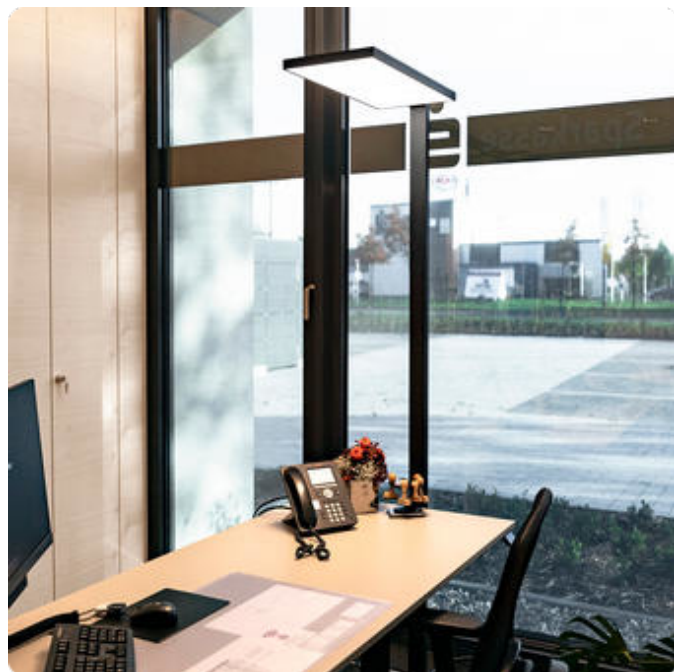

## Cubic-F2

Free standing luminaire - Direct/indirect light distribution

Article code: CF2AEM-840H-L600-U-A

Illustrations may only be similar and serve as an orientation.

Cubic-F2. LED. Free standing luminaire. Luminaire head with 25mm minimalist overall height. Luminaire body made of high-quality aluminum profile. Surface finish Silver Anodised. Direct/indirect light distribution. Colour temperature: 4000K (Cool White). Colour Rendering Index (CRI): >80. Microprismatic screen for reduced luminance in office areas. UGR<=19. Continuously dimmable multisensor as stand-alone-version. LxWxH (luminaire head, rectangular/Stand). L= 600mm. W=300mm. H=

2000/25mm. High-power current. 15300lm. 92W. 19,5kg. Binning initial <= MacAdam 3. U-formed floor base matching luminaire`s outer surface colour. Plug Schuko CEE 7/7 (Type E+F). IP20. Protection class I. CE, UKCA marking. Prüfzeichen: ENEC. IK02. 220-240V. 50-60 Hz. Luminous flux reduction up to 0,4%/1.000 operating hours. Nominal failure rate: 0,2%/1.000 operating hours. L80B10 (tq 25°C) = 50.000h. 5 years warranty. Manufacturer: Lightnet GmbH, ISO 9001:2015 and 50001:2018 certified.

## Cubic-F2

Free standing luminaire - Direct/indirect light distribution

Article code: CF2AEM-840H-L600-U-A

Customer / Project: \_\_\_\_\_

Note: \_\_\_\_\_

Productname	Cubic-F2
Lamp	LED
Installation Type	Free standing luminaire
Surface finish	Silver Anodised
Light characteristics	Direct/indirect light distribution
Colour temperature	4000K
Colour Rendering Index (CRI)	CRI>80
Optical system	Microprismatic screen
Control	Dim-Multisensor
Length L/Diameter D (mm)	L=600mm
Width W (mm)	W=300mm
Height H (mm)	H=2000/25mm
Current/Power	High-Power
Luminous Flux	15300lm
Power consumption	92W
Base-Type	U-base
Plug	Schuko CEE 7/7 (E+F)
Degree of protection	IP20
Certification	Prüfzeichen: ENEC
LED lifetime	L80B10 (tq 25°C) = 50.000h
UGR	UGR<math>\leq 19</math>
Photometric code	8 40 / 3 3 9
Indoor/Outdoor	Indoor: ta [ambient] max. 25°C
Weight (kg)	19,5kg