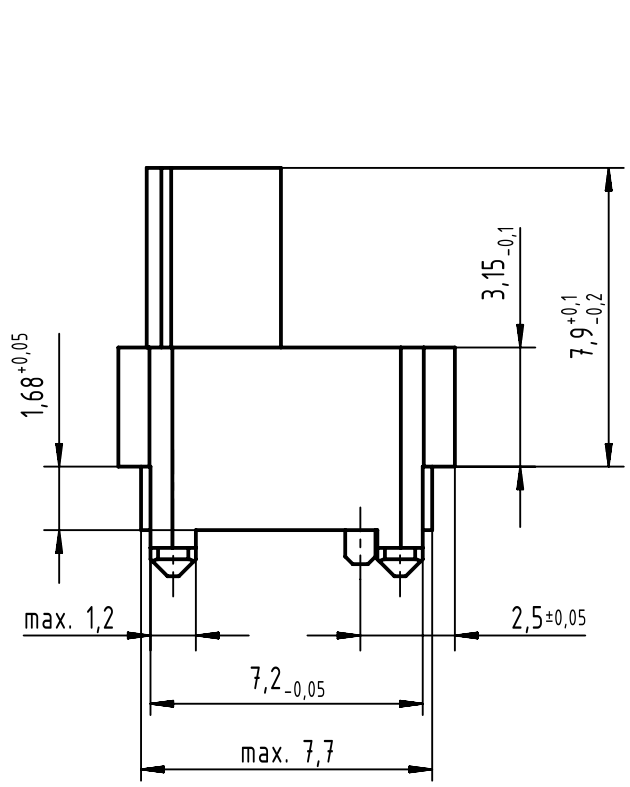

1 2 3 4 5 6

A
B
C
D

A-A

cavity mark,
this area could deviate

colour: RAL 5011 (steel blue)

	All rights reserved Department EL PD	All Dimensions in mm Original Size DIN A4		Scale 5:1	Free size tol. complementary IEC 61076-4-101	Ref. Sub.
		Created by STORCK	Inspected by TADJE	Standardisation HOFFMANN	Date 2018-11-12	State Final Release
HARTING Electronics GmbH D-32339 Espelkamp		Title har-bus HM coding key (code-no. 3478) f. male			Doc-Key / ECM-Nr. 100075039/UGD/001/C 500000143134	
		Type TB	Number 17790000011		Rev. C	Page 1/1