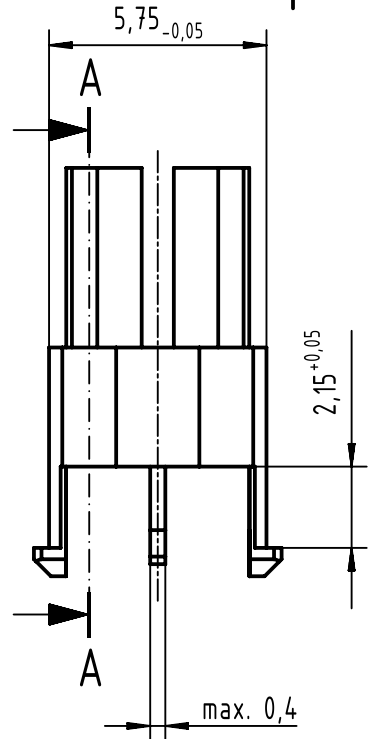

1 2 3 4 5 6

A
B
C
D

A-A

cavity mark,
this area could deviate

colour: RAL 5011 (steel blue)

	All rights reserved Department EL PD	All Dimensions in mm Original Size DIN A4		Scale 5:1	Free size tol. complementary IEC 61076-4-101	Ref. Sub.
		Created by STORCK	Inspected by TADJE	Standardisation HOFFMANN	Date 2018-11-12	State Final Release
HARTING Electronics GmbH D-32339 Espelkamp		Title har-bus HM coding key (code-no. 3478) f. male			Doc-Key / ECM-Nr. 100075039/UGD/001/C 500000143134	
		Type TB	Number 17790000011		Rev. C	Page 1/1