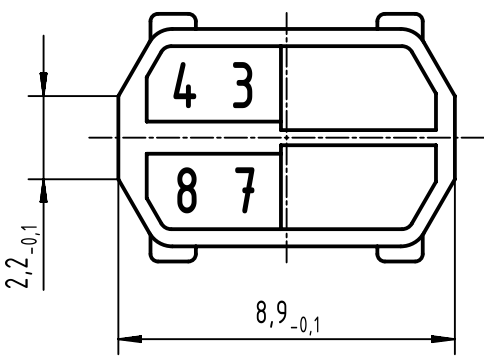

1 2 3 4 5 6

A
B
C
D

A-A

cavity mark,
this area could deviate

colour: RAL 5011 (steel blue)

	All rights reserved Department EL PD	All Dimensions in mm Original Size DIN A4		Scale 5:1	Free size tol. complementary IEC 61076-4-101	Ref. Sub.
		Created by STORCK	Inspected by TADJE	Standardisation HOFFMANN	Date 2018-11-12	State Final Release
HARTING Electronics GmbH D-32339 Espelkamp		Title har-bus HM coding key (code-no. 3478) f. male			Doc-Key / ECM-Nr. 100075039/UGD/001/C 500000143134	
		Type TB	Number 17790000011		Rev. C	Page 1/1