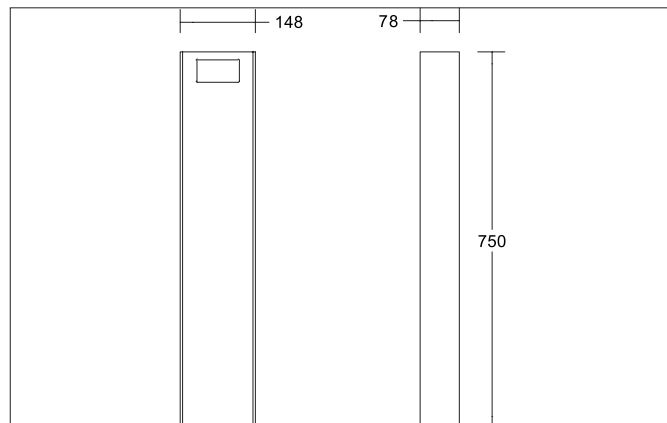

**MADURA Bollard for xxx**

Article no. 81475180

Light.  
For Generations.**Tender**

Bollard for xxx, graphite structure. Surface mounting, Floor-mounted Base dimensions: L 148 x W 77.5 mm Mounting method: Surface mounting, Place of installation: Floor-mounted, Material: Aluminium.

**Article data**

Article no.	81475180
GTIN	4255752503064
Series name	MADURA
Short description	Bollard for xxx
Material	Aluminium
Colour	Graphite
Type of surface	Structure
Shape	Other
Length	148 mm
Hight	750 mm
Weight	3.755 kg

**MADURA Bollard for xxx**

Article no. 81475180

Light.  
For Generations.

Packing data	
Gross weight	3.755 kg
Length of packaging	170 mm
Packaging width	100 mm
Packaging height	1,050 mm
Disposal at end of life	<p>This product must not be disposed of with household waste. You are obliged, to dispose of such electrical waste separately.</p> <p>By disposing of electrical waste and other old or defective electronics separately, you support recycling or other forms of re-use. In that way you help to take care and to avoid that harmful substances get into the environment.</p>