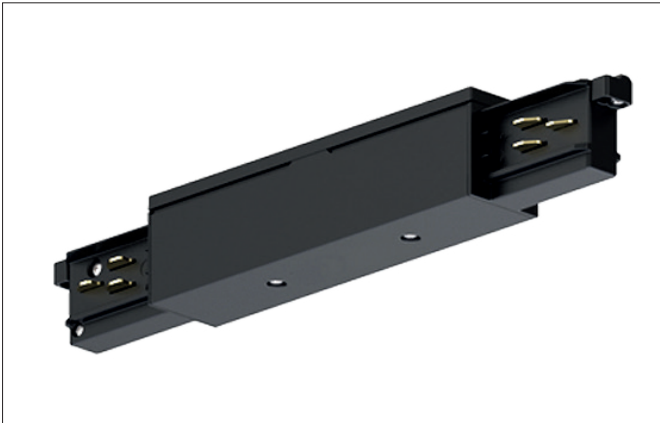

Center power feed  
Article no. 87124080

Light.  
For Generations.

<b>Tender</b>	
Mitteleinspeisung, black.	

<b>Article data</b>	
Article no.	87124080
GTIN	4251433979326
Short description	Center power feed
Colour	Black
Weight	N.N.