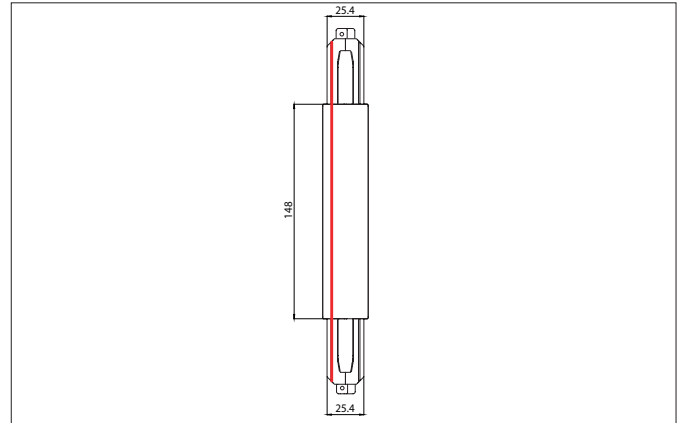

Center power feed  
Article no. 87124080

Light.  
For Generations.

<b>Tender</b>	
Mitteleinspeisung, black.	

<b>Article data</b>	
Article no.	87124080
GTIN	4251433979326
Short description	Center power feed
Colour	Black
Weight	N.N.