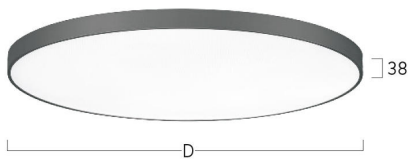

Basic-A5

Surface mounted luminaire - Direct light distribution

Article code: BA5OSL-830M-D300

Illustrations may only be similar and serve as an orientation.

Basic-A5. LED. Surface mounted luminaire for wall or ceiling mounting with minimalist edge. Luminaire body made of high-quality aluminum profile. Surface finish Radiant Silver. Directonly light distribution. Colour temperature: 3000K (Warm White). Colour Rendering Index (CRI): >80. Opal diffuser for enhanced light transmission and perfect uniform illumination. Dimmable DALI. DxH (round). D=300mm. H=38mm. Medium-

Basic-A5

Surface mounted luminaire - Direct light distribution

Article code: BA5OSL-830M-D300

Customer / Project: _____

Note: _____

Productname	Basic-A5
Lamp	LED
Installation Type	Surface mounted luminaire
Surface finish	Radiant Silver
Light characteristics	Direct light distribution
Colour temperature	3000K
Colour Rendering Index (CRI)	CRI>80
Optical system	Opal diffuser
Control	Dimmable (DALI)
Length L/Diameter D (mm)	D=300mm
Height H (mm)	H=38mm
Current/Power	Medium-Power
Luminous Flux	655lm
Power consumption	7W
Degree of protection	IP40
Certification	Prüfzeichen: ENEC
LED lifetime	L85B10 (tq 25°C) = 50.000h
Photometric code	8 30 / 3 3 9
Photobiological class	RG0 (EN62471)
Indoor/Outdoor	Indoor: ta [ambient] max. 25°C
Weight (kg)	2,6kg