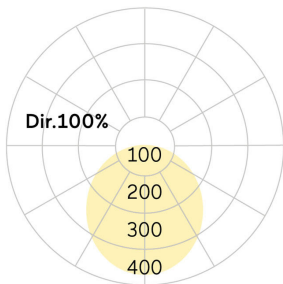

Basic-A5

Surface mounted luminaire - Direct light distribution

Article code: BA5OSL-830M-D300

Illustrations may only be similar and serve as an orientation.

Basic-A5. LED. Surface mounted luminaire for wall or ceiling mounting with minimalist edge. Luminaire body made of high-quality aluminum profile. Surface finish Radiant Silver. Directonly light distribution. Colour temperature: 3000K (Warm White). Colour Rendering Index (CRI): >80. Opal diffuser for enhanced light transmission and perfect uniform illumination. Dimmable DALI. DxH (round). D=300mm. H=38mm. Medium-

power current. 655lm. 7W. 2,6kg. Binning initial <= MacAdam 3. IP40. Protection class I. CE, UKCA marking. Prüfzeichen: ENEC. IK02. 220-240V. 50-60 Hz. RG0 (EN62471). Luminous flux reduction up to 0,3%/1.000 operating hours. Nominal failure rate: 0,2%/1.000 operating hours. L85B10 (tq 25°C) = 50.000h. 5 years warranty. Manufacturer: Lightnet GmbH, ISO 9001:2015 and 50001:2018 certified.

Basic-A5

Surface mounted luminaire - Direct light distribution

Article code: BA5OSL-830M-D300

Customer / Project: _____

Note: _____

Productname	Basic-A5
Lamp	LED
Installation Type	Surface mounted luminaire
Surface finish	Radiant Silver
Light characteristics	Direct light distribution
Colour temperature	3000K
Colour Rendering Index (CRI)	CRI>80
Optical system	Opal diffuser
Control	Dimmable (DALI)
Length L/Diameter D (mm)	D=300mm
Height H (mm)	H=38mm
Current/Power	Medium-Power
Luminous Flux	655lm
Power consumption	7W
Degree of protection	IP40
Certification	Prüfzeichen: ENEC
LED lifetime	L85B10 (tq 25°C) = 50.000h
Photometric code	8 30 / 3 3 9
Photobiological class	RG0 (EN62471)
Indoor/Outdoor	Indoor: ta [ambient] max. 25°C
Weight (kg)	2,6kg