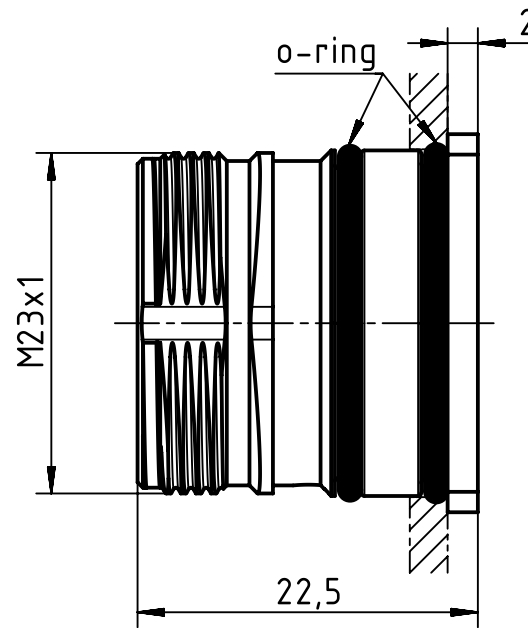

panel cut out

Plastic snap ring - Male

Plastic snap ring - Female

	All Dimensions in mm Original Size DIN A4	Scale 2:1	Free size tol.		Ref.	
	All rights reserved Department EL PD	Created by DYCKC	Inspected by GRUBES	Standardisation TIEMANNA	Date 2019-07-19	State Final Release
HARTING Electric GmbH & Co. KG D-32339 Espelkamp		Title M23 HBM back M3			Doc-Key / ECM-Nr. 100708261/UGD/001/C 500000154908	
		Type TB	Number 09 15 100 0306		Rev. C	Page 1/1