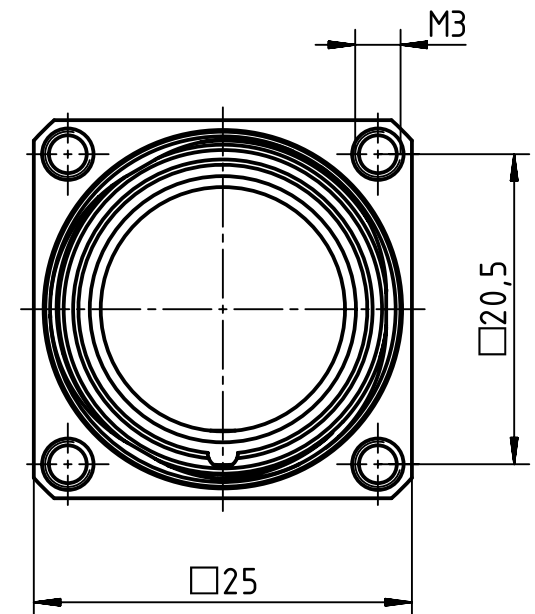

panel cut out

Plastic snap ring - Male

Plastic snap ring - Female

	All Dimensions in mm Original Size DIN A4	Scale 2:1	Free size tol.		Ref.	
	All rights reserved Department EL PD	Created by DYCKC	Inspected by GRUBES	Standardisation TIEMANNA	Date 2019-07-19	State Final Release
HARTING Electric GmbH & Co. KG D-32339 Espelkamp		Title M23 HBM back M3			Doc-Key / ECM-Nr. 100708261/UGD/001/C 500000154908	
		Type TB	Number 09 15 100 0306		Rev. C	Page 1/1