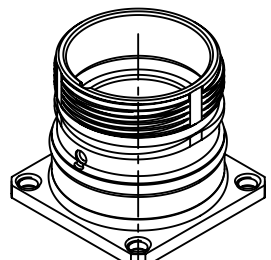

panel cut out

Plastic snap ring - Male

Plastic snap ring - Female

	All Dimensions in mm Original Size DIN A4	Scale 2:1	Free size tol.		Ref.	
	All rights reserved Department EL PD	Created by DYCKC	Inspected by GRUBES	Standardisation TIEMANNA	Date 2019-07-19	State Final Release
HARTING Electric GmbH & Co. KG D-32339 Espelkamp		Title M23 HBM back M3			Doc-Key / ECM-Nr. 100708261/UGD/001/C 500000154908	
		Type TB	Number 09 15 100 0306		Rev. C	Page 1/1