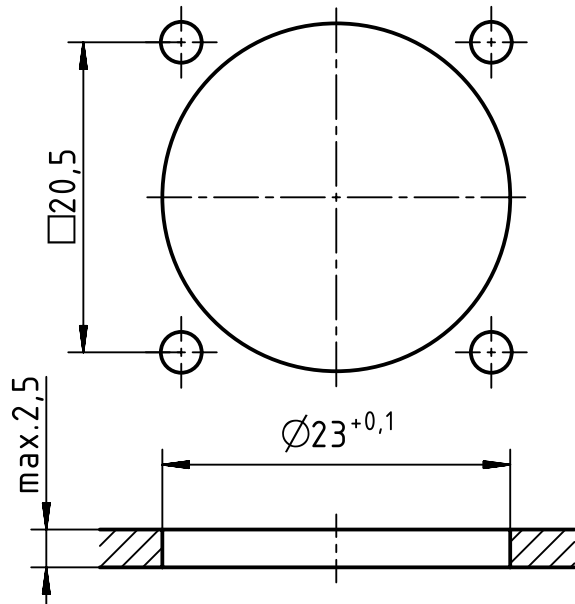

panel cut out

Plastic snap ring - Male

Plastic snap ring - Female

	All Dimensions in mm Original Size DIN A4	Scale 2:1	Free size tol.		Ref.	
	All rights reserved Department EL PD	Created by DYCKC	Inspected by GRUBES	Standardisation TIEMANNA	Date 2019-07-19	State Final Release
HARTING Electric GmbH & Co. KG D-32339 Espelkamp		Title M23 HBM back M3			Doc-Key / ECM-Nr. 100708261/UGD/001/C 500000154908	
		Type TB	Number 09 15 100 0306		Rev. C	Page 1/1