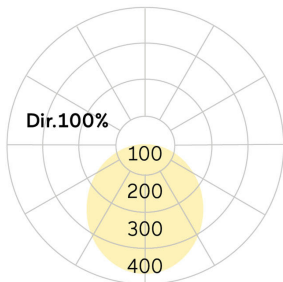

lightnet

Basic-G1

Pendant luminaire - Direct light distribution

Article code: BG1OBE-840M-D600-P

Customer / Project: _____

Note: _____

Productname	Basic-G1
Lamp	LED
Installation Type	Pendant luminaire
Surface finish	Jet Black
Light characteristics	Direct light distribution
Colour temperature	4000K
Colour Rendering Index (CRI)	CRI>80
Optical system	Opal diffuser
Control	Switchable
Length L/Diameter D (mm)	D=600mm
Height H (mm)	H=75mm
Current/Power	Medium-Power
Luminous Flux	7470lm
Power consumption	50W
Suspension	Rod susp. (Set)
Ceiling rose colour	Ceiling rose: Matching luminaire`s surface colour
Pendant length (mm)	Pendant length on request
Degree of protection	IP40
Certification	Prüfzeichen: ENEC
LED lifetime	L85B10 (tq 25°C) = 50.000h
Photometric code	8 40 / 3 3 9
Photobiological class	RG0 (EN62471)
Indoor/Outdoor	Indoor: ta [ambient] max. 25°C
Weight (kg)	9,3kg