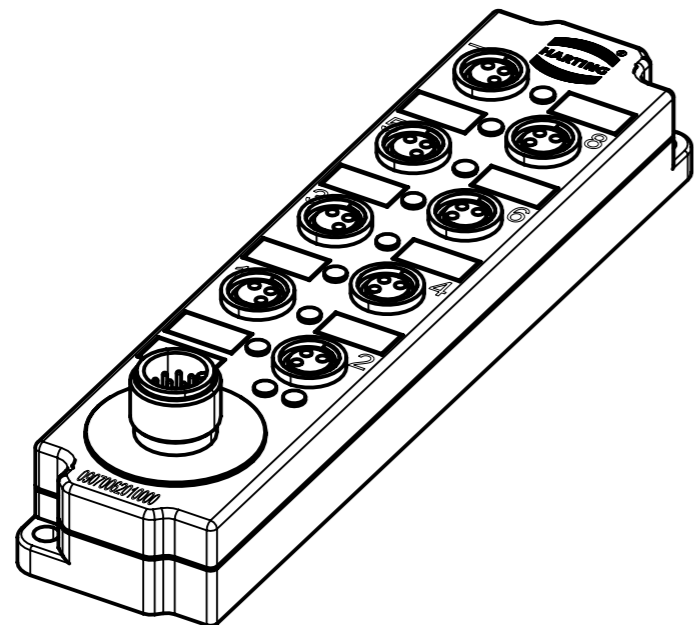

X
male

Loading plan

- Protection level: IP67
- Temperature range: -25°C ... +85°C

All Dimensions in mm		Tech. Character.		Free size tol.		According to production drawing	
All rights reserved Department HCS - RO	Created by COSTEA Costea	Inspected by 402676 Gross	Standardisation MUNTEANV Muntean	Date 2020-07-17	State Final Release		
	Title har-SAB M8/8/3p M12/12p w/o LED					Doc-Key / ECM-Nr. 100904973/UGD/000/A 500000176715	
HARTING Customised Solutions D-32339 Espelkamp		Type TB	Number 09070062010000		Rev. A	Page 1/1	