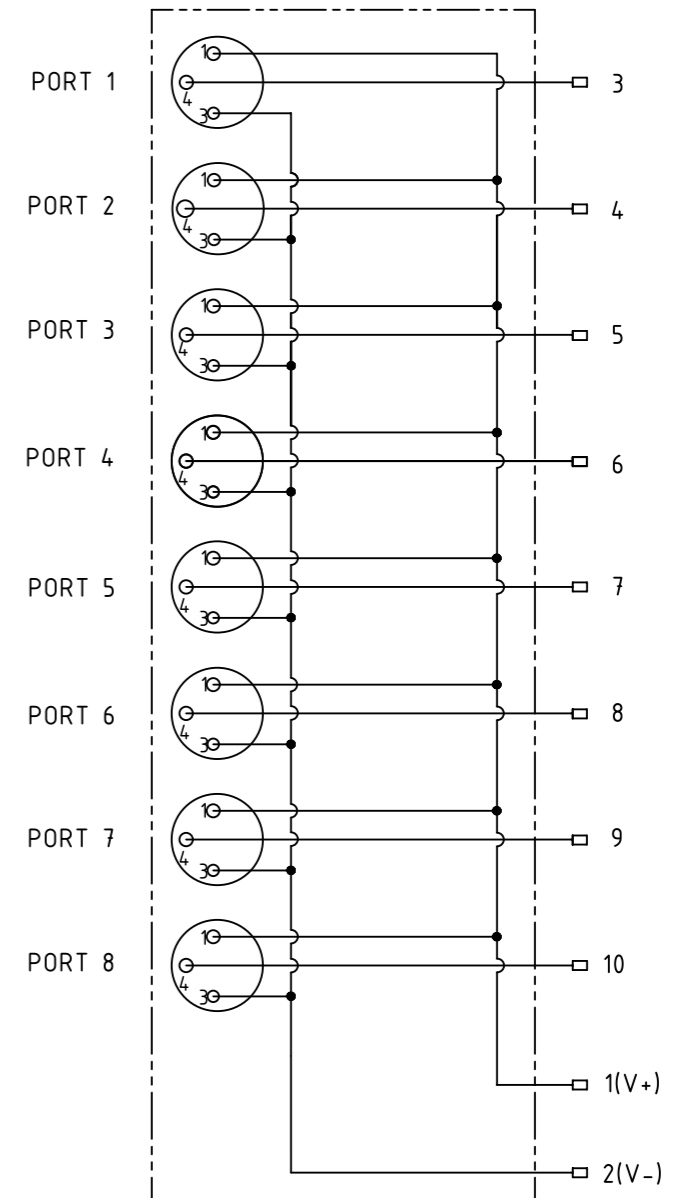

X
male

Loading plan

- Protection level: IP67
- Temperature range: -25°C ... +85°C

All Dimensions in mm		Tech. Character.		Free size tol.		According to production drawing	
All rights reserved Department HCS - RO	Created by COSTEA Costea	Inspected by 402676 Gross	Standardisation MUNTEANV Muntean	Date 2020-07-17	State Final Release		
	Title har-SAB M8/8/3p M12/12p w/o LED					Doc-Key / ECM-Nr. 100904973/UGD/000/A 500000176715	
HARTING Customised Solutions D-32339 Espelkamp		Type TB	Number 09070062010000		Rev. A	Page 1/1	