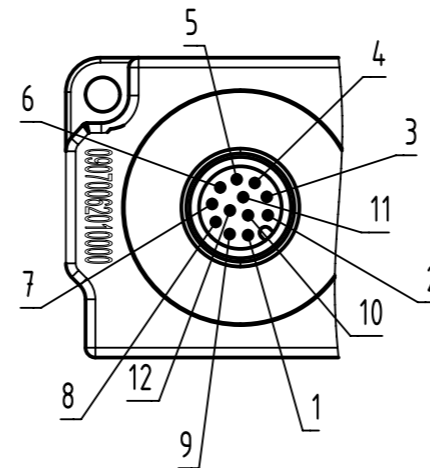

X
male

Loading plan

- Protection level: IP67
- Temperature range: -25°C ... +85°C

All Dimensions in mm		Tech. Character.		Free size tol.		According to production drawing	
All rights reserved Department HCS - RO	Created by COSTEA Costea	Inspected by 402676 Gross	Standardisation MUNTEANV Muntean	Date 2020-07-17	State Final Release		
	Title har-SAB M8/8/3p M12/12p w/o LED					Doc-Key / ECM-Nr. 100904973/UGD/000/A 500000176715	
HARTING Customised Solutions D-32339 Espelkamp		Type TB	Number 09070062010000		Rev. A	Page 1/1	