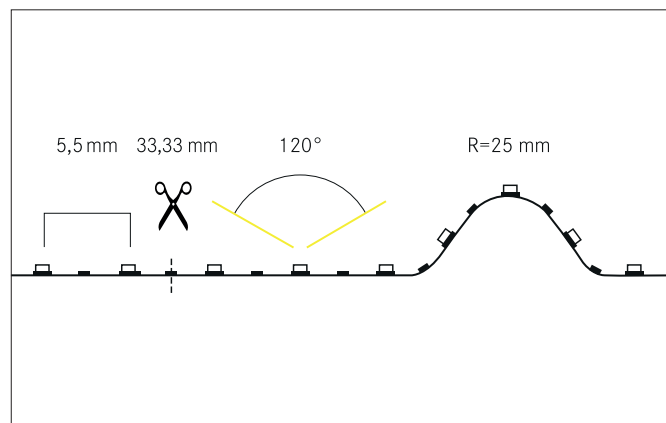

QUALITYFLEX Individual LED flex lighting Food, 5 m, 14,4 W / m,**IP00**

Article no. 88203020

Light.
For Generations.**Tender**

LED flex lighting Food, 5 m, 14,4 W / m, IP00, white, CRI 42. LED flex lighting for decorative, technical as well as efficient lighting of light coves, linear applications and backlighting, basic or general lighting of rooms, architectural applications and for areas where high illumination is required, such as indirect or direct lighting, luminous ceilings, gastronomy lighting and much more. Length: 33.33 mm Lamp power per meter: 14.4 W/m, Luminous flux per meter: 1220.0 lm/m, Degree of protection: IP00, Protection class: III, Voltage: 24V DC, Beam angle: 120.0 °, 180 LEDs per meter, Chip distance (Short Pitch) : 5,55mm. For individual application, the LED flex board can be used all 33,33 mm be cut back. The maximum system length of 5.000mm must not be exceeded with one feed-in.

QUALITYFLEX Individual LED flex lighting Food, 5 m, 14,4 W / m, IP00

Article no. 88203020

Light.
For Generations.

Article data	
Article no.	88203020
GTIN	4251433900917
Series name	QUALITYFLEX Individual
Short description	LED flex lighting Food, 5 m, 14,4 W / m, IP00
Colour	White
Length	33 mm
Width	10 mm
Hight	2.4 mm
Scope of delivery	incl. 1 x mounting instructions, 5 x identification labels
Weight	0.125 kg
Length of the connection line	350 mm

Operating technology of the luminaire	
Lamp power per meter	14.4 W/m
Voltage type	DC
DC nominal voltage max	24 V
Lamp	LED
Protection class	III
Degree of protection	IP00
Ambient temperature	-10 °C up to +40 °C
Dimmable	Yes
Wire number	2
Control	Depending on driver
Length of the connection line	350 mm
Design of the connecting cable	both sides
Bulb change possible	No

Operating technology of QualityFlex	
Short Pitch	5.55 mm
Number of lamps per meter	180 Qty
Length of individual sections	33.33 mm
Smallest bend radius	25 mm
Length	33 mm
Maximum module length	5,000 mm
Circuit type	Parallel conduction
LED Type	3528 LED