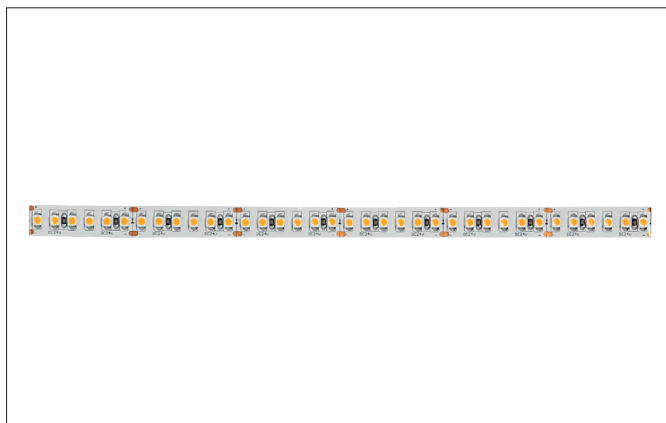

QUALITYFLEX Individual LED flex lighting Food, 5 m, 14,4 W / m,**IP00**

Article no. 88203020

Light.
For Generations.**Tender**

LED flex lighting Food, 5 m, 14,4 W / m, IP00, white, CRI 42. LED flex lighting for decorative, technical as well as efficient lighting of light coves, linear applications and backlighting, basic or general lighting of rooms, architectural applications and for areas where high illumination is required, such as indirect or direct lighting, luminous ceilings, gastronomy lighting and much more. Length: 33.33 mm Lamp power per meter: 14.4 W/m, Luminous flux per meter: 1220.0 lm/m, Degree of protection: IP00, Protection class: III, Voltage: 24V DC, Beam angle: 120.0 °, 180 LEDs per meter, Chip distance (Short Pitch) : 5,55mm. For individual application, the LED flex board can be used all 33,33 mm be cut back. The maximum system length of 5.000mm must not be exceeded with one feed-in.

Product Benefits

- LED flex boards for the presentation of food.
- Matched color reproduction for optimal product presentation of: red meat, bread & baked goods, cheese & restaurant, fruit, marbled meat, vegetables.
- Divisible every 33.33 mm.

QUALITYFLEX Individual LED flex lighting Food, 5 m, 14,4 W / m, IP00

Article no. 88203020

Light.
For Generations.

Article data	
Article no.	88203020
GTIN	4251433900917
Series name	QUALITYFLEX Individual
Short description	LED flex lighting Food, 5 m, 14,4 W / m, IP00
Colour	White
Length	33 mm
Width	10 mm
Hight	2.4 mm
Scope of delivery	incl. 1 x mounting instructions, 5 x identification labels
Weight	0.125 kg
Length of the connection line	350 mm

Operating technology of the luminaire	
Lamp power per meter	14.4 W/m
Voltage type	DC
DC nominal voltage max	24 V
Lamp	LED
Protection class	III
Degree of protection	IP00
Ambient temperature	-10 °C up to +40 °C
Dimmable	Yes
Wire number	2
Control	Depending on driver
Length of the connection line	350 mm
Design of the connecting cable	both sides
Bulb change possible	No