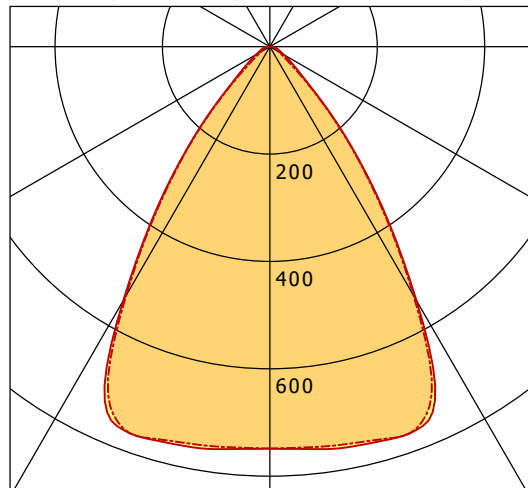

# LUZ06-A 14.013.40

LUZ Surface-Mounted (1xLED 48W 840/4000K 6580lm 60°)

— C0/C180 cd / 1000 lm    - - - C90/C270

	C0	C90	C180	C270
0°	749	749	749	749
15°	763	759	763	759
30°	546	535	546	535
45°	114	108	114	108
60°	30	20	30	20
75°	15	9	15	9
90°	4	1	4	1
cd / 1000 lm				

Offset [m]    Cone width [m]    Illuminance [lx]

<b>η</b>	LED
Efficiency	137 lm/W
Direct/Indirect	↓ 100% / ↑ 0%
System Power	48 W
<b>UGR</b>	X=4H, Y=8H
Reflection factors	70/50/20
UGR C0/C180	19.4
UGR C90/C270	18.8
CIE Flux Codes	85 96 99 100 100
Ra/CRI	>80