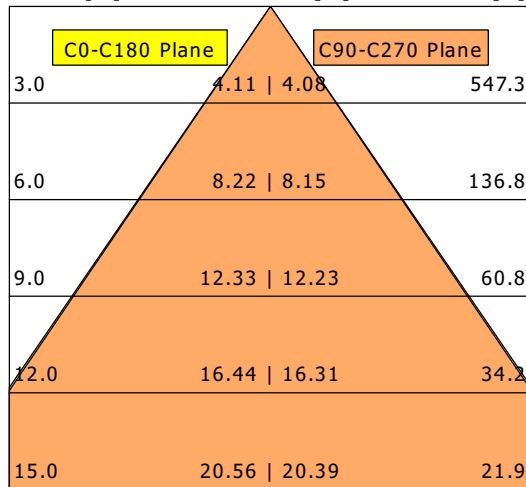

# LUZ06-A 14.013.40

LUZ Surface-Mounted (1xLED 48W 840/4000K 6580lm 60°)

— C0/C180 cd / 1000 lm    - - - C90/C270

	C0	C90	C180	C270
0°	749	749	749	749
15°	763	759	763	759
30°	546	535	546	535
45°	114	108	114	108
60°	30	20	30	20
75°	15	9	15	9
90°	4	1	4	1
cd / 1000 lm				

Offset [m]    Cone width [m]    Illuminance [lx]

<b>η</b>	LED
Efficiency	137 lm/W
Direct/Indirect	↓ 100% / ↑ 0%
System Power	48 W
<b>UGR</b>	X=4H, Y=8H
Reflection factors	70/50/20
UGR C0/C180	19.4
UGR C90/C270	18.8
CIE Flux Codes	85 96 99 100 100
Ra/CRI	>80