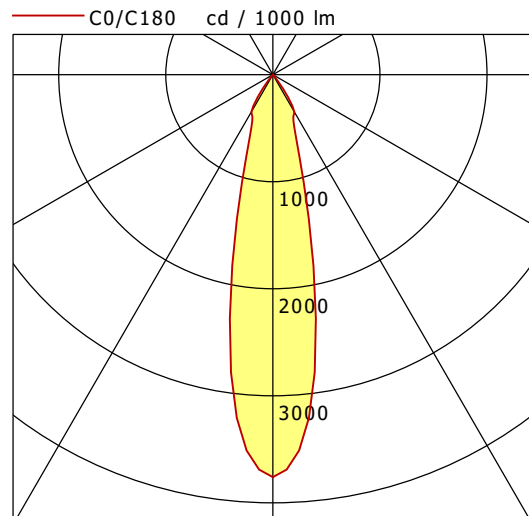

BTN-A 302.27.25

Button 300 Surface-Mounted (1xLED 27W 827/2700K 2570lm 35 °)

	C0	C90	C180	C270
0°	3760	3760	3760	3760
15°	1204	1204	1204	1204
30°	400	400	400	400
45°	10	10	10	10
60°	5	5	5	5
75°	3	3	3	3
90°	0	0	0	0
cd / 1000 lm				

η	LED
Efficiency	95 lm/W
Direct/Indirect	↓ 100% / ↑ 0%
System Power	27 W
UGR	X=4H, Y=8H
Reflection factors	70/50/20
UGR C0/C180	19.1
UGR C90/C270	19.1
CIE Flux Codes	98 99 100 100 100
Ra/CRI	>80