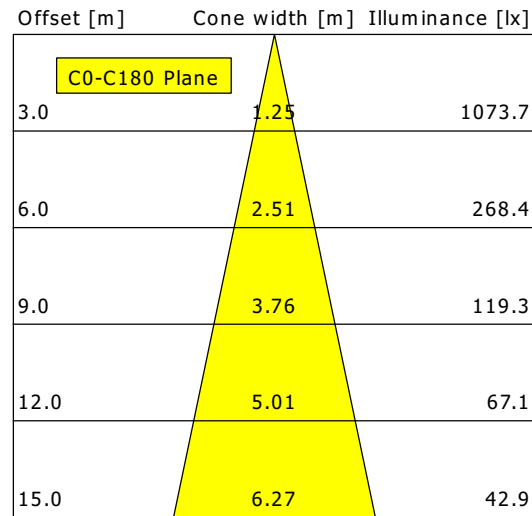

BTN-A 302.27.25

Button 300 Surface-Mounted (1xLED 27W 827/2700K 2570lm 35 °)

	C0	C90	C180	C270
0°	3760	3760	3760	3760
15°	1204	1204	1204	1204
30°	400	400	400	400
45°	10	10	10	10
60°	5	5	5	5
75°	3	3	3	3
90°	0	0	0	0
cd / 1000 lm				

η	LED
Efficiency	95 lm/W
Direct/Indirect	↓ 100% / ↑ 0%
System Power	27 W
UGR	X=4H, Y=8H
Reflection factors	70/50/20
UGR C0/C180	19.1
UGR C90/C270	19.1
CIE Flux Codes	98 99 100 100 100
Ra/CRI	>80