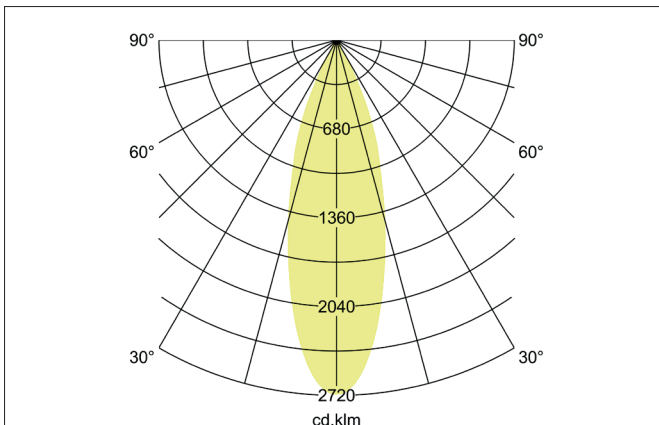

TRAXX MIDI LED semi-recessed spotlight, DALI
Article no. 88793163DA

Light.
For Generations.

Tender

LED semi-recessed spotlight, DALI, Round. Ceiling cut-out Ø 68 mm, Installation depth 50 mm, with rotationssymmetrical, deep, wide distributed light intensity. optimal light distribution due to a glass transparent cover. Luminous flux 2.620 lm, Power 1 x 21 W, Light colour warm white, Correlated color temprature (CCT) 3.000 K, Colour rendering index CRI > 90, Rated life time L80/B50 at 25 °C: 50.000 h, Housing material: Aluminium, Colour: Silver structure, Permissible ambient temperature (ta): -20 °C - +25 °C, Protection class (EN 61140): II, Degree of protection (DIN EN 60529): IP20, .With electronic driver, DALI dimmable.