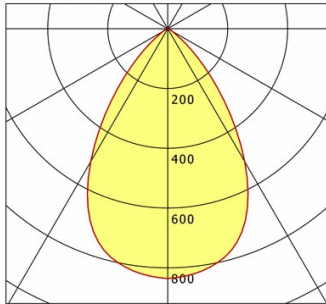

Offset [m] Cone width [m] Illuminance [lx]

η	LED
Efficiency	101 lm/W
Direct/Indirect	↓ 100% / ↑ 0%
System Power	26 W
UGR	X=4H, Y=8H
Reflection factors	70/50/20
UGR C0/C180	25.0
UGR C90/C270	25.0
CIE Flux Codes	74 93 98 100 100
Ra/CRI	>80

LTS

FLIQ 300.3030.01

Flixx 300 Square (FLIQZ 300.25, 1xLED 26W 830/3000K 2680lm)

— C0/C180 cd / 1000 lm

	C0	C90	C180	C270
0°	836	836	836	836
15°	780	780	780	780
30°	514	514	514	514
45°	155	155	155	155
60°	18	18	18	18
75°	6	6	6	6
90°	0	0	0	0
cd / 1000 lm				