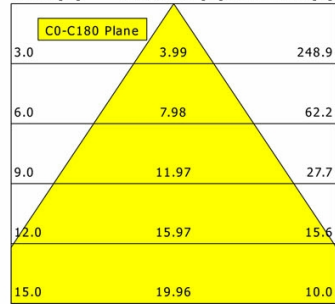

Offset [m] Cone width [m] Illuminance [lx]

η	LED
Efficiency	101 lm/W
Direct/Indirect	↓ 100% / ↑ 0%
System Power	26 W
UGR	X=4H, Y=8H
Reflection factors	70/50/20
UGR C0/C180	25.0
UGR C90/C270	25.0
CIE Flux Codes	74 93 98 100 100
Ra/CRI	>80

LTS

FLIQ 300.3030.01

Flixx 300 Square (FLIQZ 300.25, 1xLED 26W 830/3000K 2680lm)

— C0/C180 cd / 1000 lm

	C0	C90	C180	C270
0°	836	836	836	836
15°	780	780	780	780
30°	514	514	514	514
45°	155	155	155	155
60°	18	18	18	18
75°	6	6	6	6
90°	0	0	0	0
cd / 1000 lm				

Offset [m] Cone width [m] Illuminance [lx]

η	LED
Efficiency	103 lm/W
Direct/Indirect	↓ 100% / ↑ 0%
System Power	26 W
UGR	X=4H, Y=8H
Reflection factors	70/50/20
UGR C0/C180	21.6
UGR C90/C270	21.6
CIE Flux Codes	85 98 100 100 100
Ra/CRI	>80