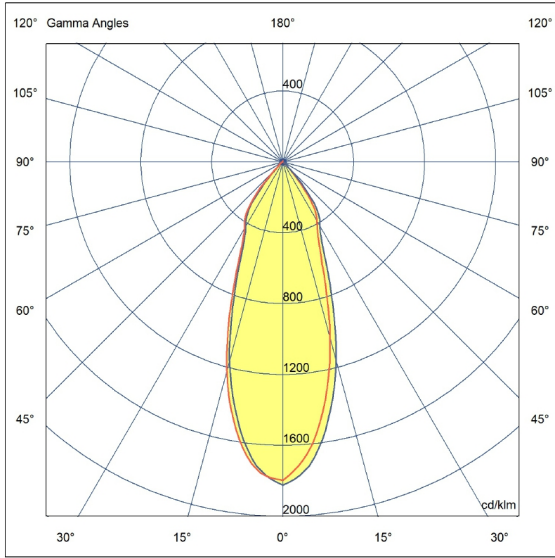

210mm x 160mm

C Halfplanes

180.0 — 0.0

270.0 — 90.0

Flux 752 lm  
 Maximum 1824.20 cd/klm  
 Position C=90.00 G=0.00  
 Efficiency: 102.43%  
 Date: 29-07-2021  
 Sym. on planes 0-180

Scandinavian Lighting Concept