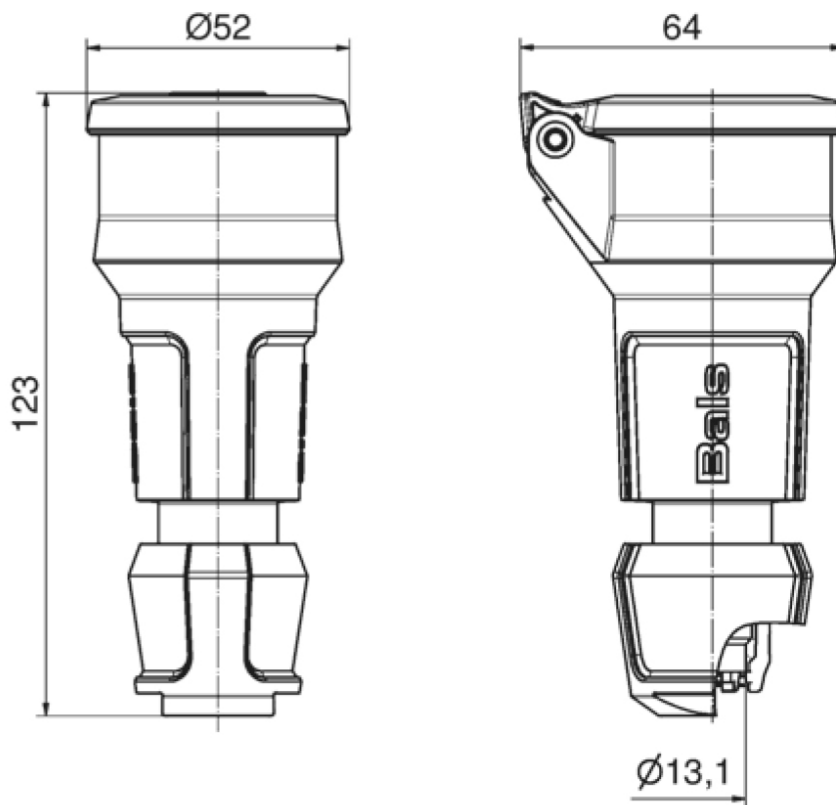

Domestic connector - with hinged lid and child protection, System F German standard

Product description	
BALS-Prd.-Nr	748809
EAN	4024941854030
Product category	Domestic connector
Current	16A
Number of poles	3p
Arrangement of phases	2P+PE
Voltage	250V~
Frequency	AC
Protection degree	IP54
Colour code	black RAL 9005
Colour of appliance	Collar black RAL 9005, Hinged lid black RAL 9005, Housing cover black RAL 9005
Connection design	head-screw terminal
Maximum conductor size	4,0 qmm
Cable entry	Cable gland
Height	123mm
Width	52mm
Depth	64mm
Material of enclosure	Polyamide

Logistics data	
Weight/pcs	0.102 kg / Piece
Packaging	Bag
Content amount	1 ST
EAN	4024941854030
Length	64 mm
Width	52 mm
Height	123 mm
Weight	0.103 kg
Volume	409.344 ccm
Packaging	Carton
Content amount	20 ST
EAN	4024941324748
Length	245 mm

Logistics data	
Width	177 mm
Height	185 mm
Weight	2.173 kg
Volume	7,140 ccm

18 MB 120