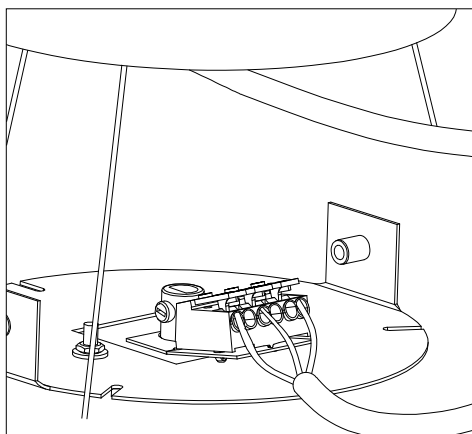

BASIC MAX G1/P1 | SUSPENDED CENTRAL SUSPENSION

1. MONTAGE UND INSTALLATION | MOUNTING AND INSTALLATION:

1. Bei allen Montagearbeiten Handschuhe tragen.
 Use gloves when handling the fixture.

2. Montageöffnungen.
 Installation openings.

3.

4.

5.

6.

7.
 - min/max stripped wire length: 7mm-10mm
 - max power supply cable: 1,5mm²

8.

9.