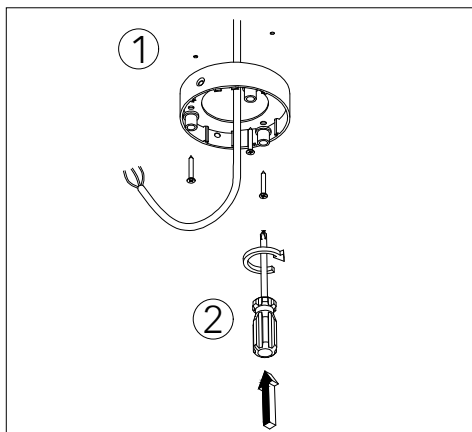

BASIC MAX G1/P1 | SUSPENDED CENTRAL SUSPENSION

1. MONTAGE UND INSTALLATION | MOUNTING AND INSTALLATION:

1. Bei allen Montagearbeiten Handschuhe tragen.
 Use gloves when handling the fixture.

2. Montageöffnungen.
 Installation openings.

3.

4.

5.

6.

7.
 - min/max stripped wire length: 7mm-10mm
 - max power supply cable: 1,5mm²

8.

9.