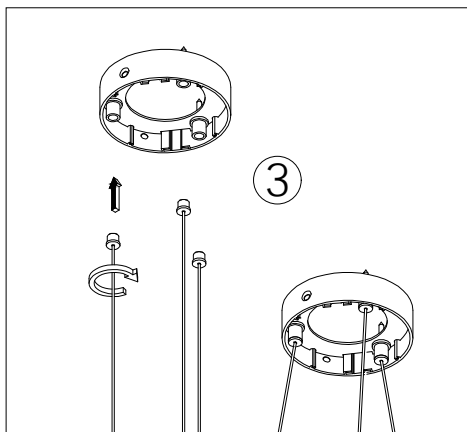

BASIC MAX G1/P1 | SUSPENDED CENTRAL SUSPENSION

1. MONTAGE UND INSTALLATION | MOUNTING AND INSTALLATION:

1. Bei allen Montagearbeiten Handschuhe tragen.
 Use gloves when handling the fixture.

2. Montageöffnungen.
 Installation openings.

3.

4.

5.

6.

7.
 - min/max stripped wire length: 7mm-10mm
 - max power supply cable: 1,5mm²

8.

9.