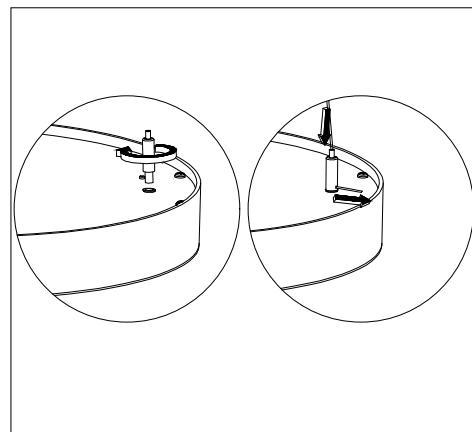

BASIC MAX G1/P1 | SUSPENDED CENTRAL SUSPENSION

1. MONTAGE UND INSTALLATION | MOUNTING AND INSTALLATION:

1. Bei allen Montagearbeiten Handschuhe tragen.
 Use gloves when handling the fixture.

2. Montageöffnungen.
 Installation openings.

3.

4.

5.

6.

7.
 - min/max stripped wire length: 7mm-10mm
 - max power supply cable: 1,5mm²

8.

9.