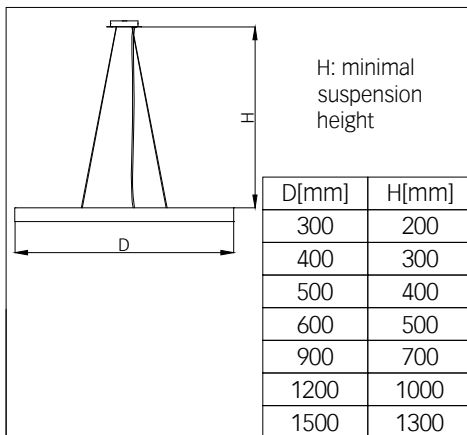

2. Montageöffnungen.
Installation openings.