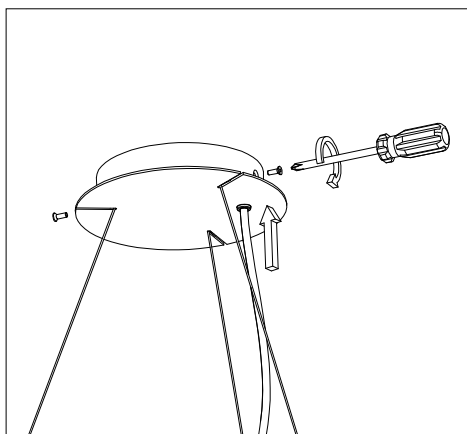

BASIC MAX G1/P1 | SUSPENDED CENTRAL SUSPENSION

1. MONTAGE UND INSTALLATION | MOUNTING AND INSTALLATION:

1. Bei allen Montagearbeiten Handschuhe tragen.
 Use gloves when handling the fixture.

2. Montageöffnungen.
 Installation openings.

3.

4.

5.

6.

7.
 - min/max stripped wire length: 7mm-10mm
 - max power supply cable: 1,5mm²

8.

9.