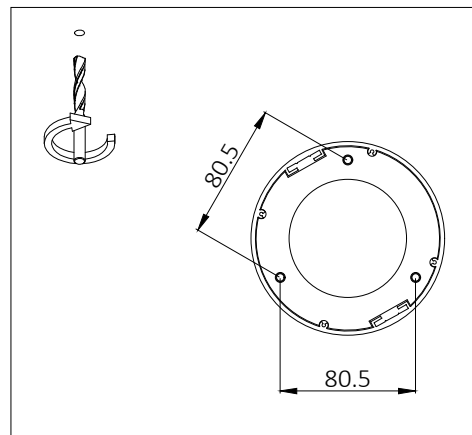

BASIC MAX G1/P1 | SUSPENDED CENTRAL SUSPENSION

1. MONTAGE UND INSTALLATION | MOUNTING AND INSTALLATION:

1. Bei allen Montagearbeiten Handschuhe tragen.
 Use gloves when handling the fixture.

2. Montageöffnungen.
 Installation openings.

3.

4.

5.

6.

7.
 - min/max stripped wire length: 7mm-10mm
 - max power supply cable: 1,5mm²

8.

9.