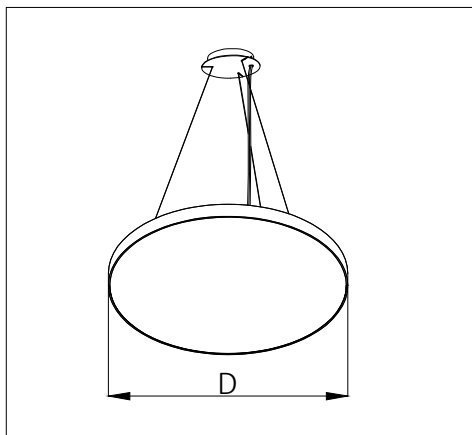

BASIC MAX G1/P1 | SUSPENDED CENTRAL SUSPENSION

1. MONTAGE UND INSTALLATION | MOUNTING AND INSTALLATION:

1. Bei allen Montagearbeiten Handschuhe tragen.
 Use gloves when handling the fixture.

2. Montageöffnungen.
 Installation openings.

3.

4.

5.

6.

7.
 - min/max stripped wire length: 7mm-10mm
 - max power supply cable: 1,5mm²

8.

9.